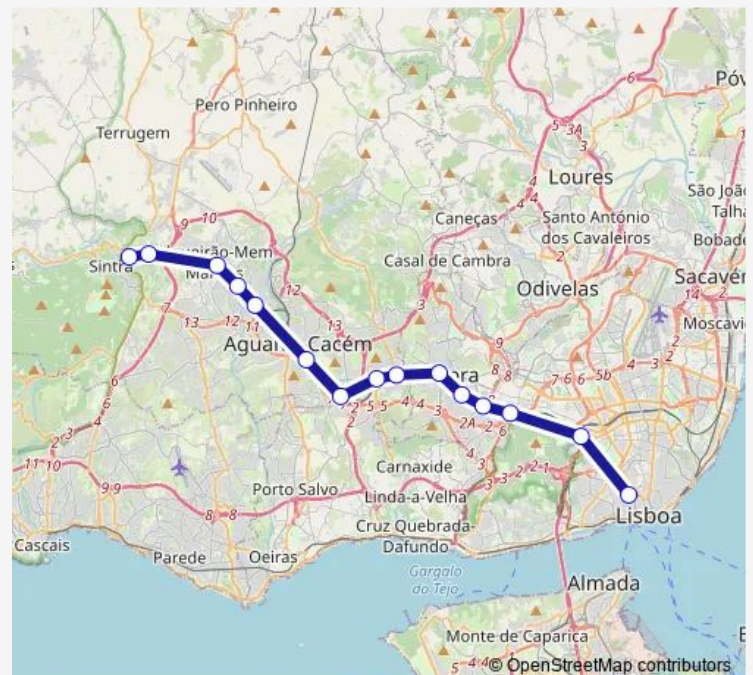

### Direction

Sintra — Lisboa Rossio

15 stops

[Open route schedule](#)

- Sintra
- Portela de Sintra
- Algueirao - Mem Martins
- Merces
- Rio de Mouro
- Agualva - Cacem
- Massama - Barcarena
- Monte Abraao
- Queluz - Belas
- Amadora
- Reboleira
- Santa Cruz - Damaia
- Benfica
- Campolide
- Lisboa Rossio

### Route schedule

Sintra — Lisboa Rossio

Monday	00:20-23:50
Tuesday	00:20-23:50
Wednesday	00:20-23:50
Thursday	00:20-23:50
Friday	00:20-23:50
Saturday	00:20-23:50
Sunday	00:20-23:50

### Route info

Direction: Sintra

Stops: 15

Trip Duration: 0 hour 39 min