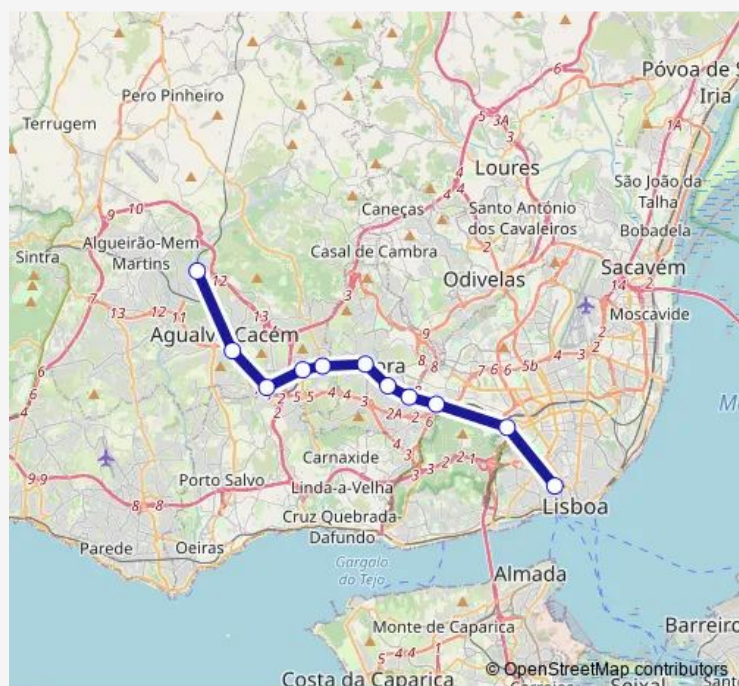

### Route schedule

Lisboa Rossio — Mira Sintra - Melecas

Monday 06:26-20:31

Tuesday 06:26-20:31

Wednesday 06:26-20:31

Thursday 06:26-20:31

Friday 06:26-20:31

Saturday 06:31-20:31

### Route info

Direction: Lisboa Rossio

Stops: 11

Trip Duration: 0 hour 29 min

■ Linha de Sintra

**Direction**

Mira Sintra - Melecas — Lisboa Rossio

11 stops