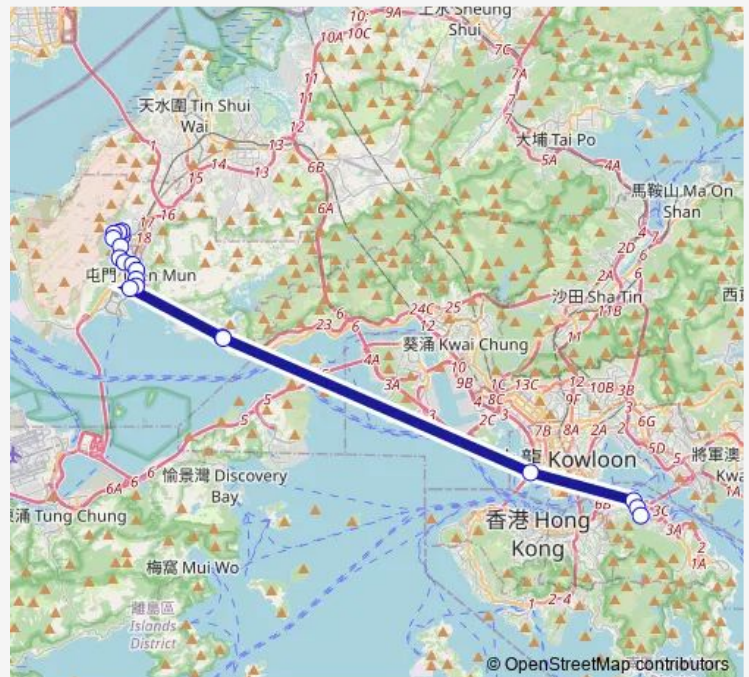

### Route schedule

[Ctb] Sunway Gardens, King'S Road[[Kmb] Quarry BAY (King'S Road) Terminus — [Kmb] KIN Sang BUS Terminus

Monday	17:55
Tuesday	17:55
Wednesday	17:55
Thursday	17:55
Friday	17:55
Saturday	—
Sunday	—

### Route info

Direction: [Ctb] Sunway Gardens, King'S Road[[Kmb] Quarry BAY (King'S Road) Terminus

Stops: 18

Trip Duration: 1 hour 23 min

[Ctb] Tuen MUN Fire Station, PUI TO Road|[Kmb] Tuen MUN Fire Station|[Lrtfeeder] LR KIN ON Stop