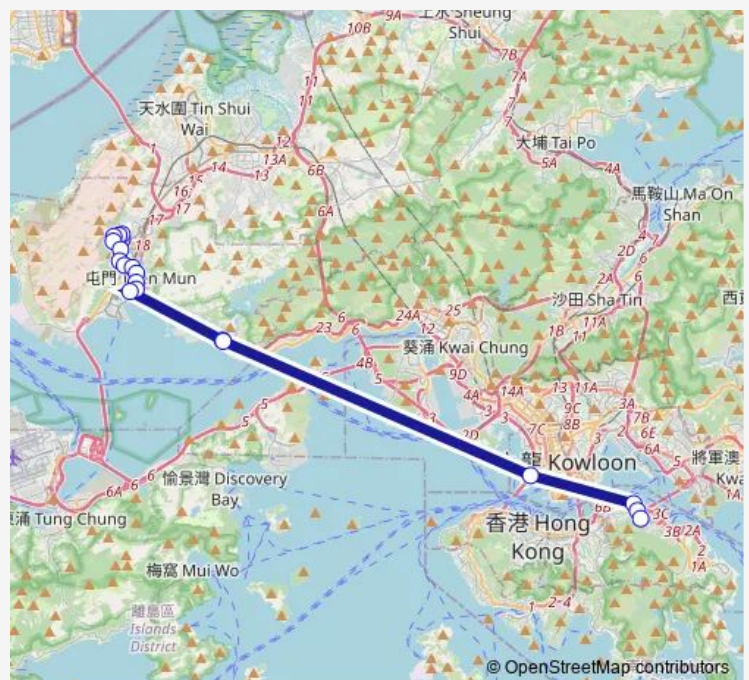

[Ctb] Tuen MUN Fire Station, PUI TO Road[[Kmb] Tuen MUN Fire Station[[Lrtfeeder] LR KIN ON Stop

**Route schedule**

[Ctb] Sunway Gardens, King'S Road[[Kmb] Quarry BAY (King'S Road) Terminus — [Kmb] KIN Sang BUS Terminus

Monday	17:55
Tuesday	17:55
Wednesday	17:55
Thursday	17:55
Friday	17:55
Saturday	—
Sunday	—

**Route info**

Direction: [Ctb] Sunway Gardens, King'S Road[[Kmb] Quarry BAY (King'S Road) Terminus

Stops: 18

Trip Duration: 1 hour 18 min