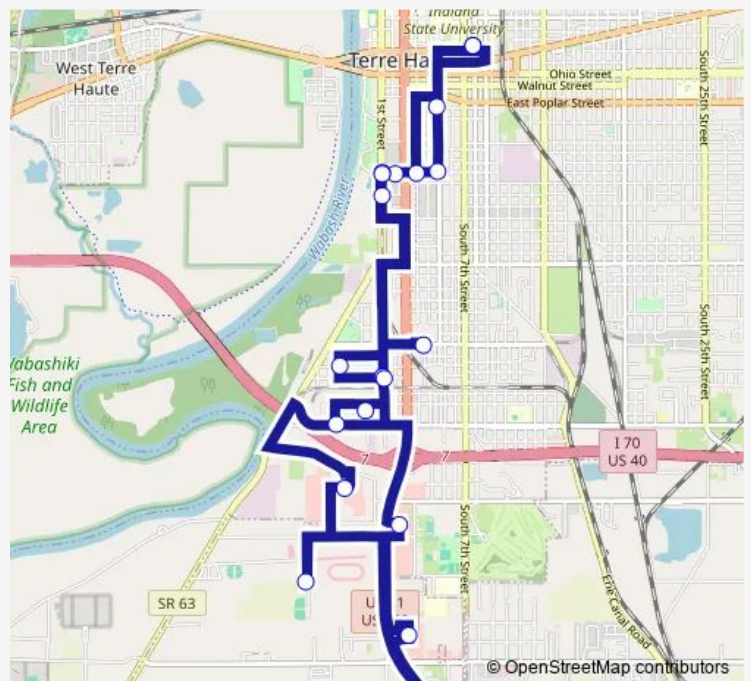

Bus Honey Creek Mall

[Go to website](#)

Direction
 Bus Transfer Center — Bus Transfer Center
 20 stops
[Open route schedule](#)

- Bus Transfer Center
- 6th & Swan
- 6th & Farrington
- Anthony Square *ON Request*
- Dreiser Square
- University Apartments/1st & Farrington
- 1st & Turner (South)
- Honey Creek Mall
- Happiness Bag *ON Request*
- Kroger South
- Sam's Club *ON Request*
- Towne South Plaza *ON Request*
- Margaret Shelter
- Park Place Apartments *ON Request*
- 1st & Turner (North)
- Preston & Jefferson St *ON Request*
- Goodwill (5th & Voorhees) *ON Request*
- 1st & Cruft (North)
- University Apartments/1st & Farrington
- Bus Transfer Center

Route schedule
 Bus Transfer Center — Bus Transfer Center

Monday	05:45-16:45
Tuesday	05:45-16:45
Wednesday	05:45-16:45
Thursday	05:45-16:45
Friday	05:45-16:45
Saturday	05:45-16:45
Sunday	—

Route info
 Direction: Bus Transfer Center
 Stops: 20
 Trip Duration: 0 hour 50 min

Bus time schedules and route maps are available in an offline PDF at busmaps.com. Use the busmaps.com website to see live bus times, train schedule or subway schedule, and step-by-step directions for all public transit in Terre Haute

The schedule is provided in the local timezone. Times with "(+1)" indicate departures on the next day.

PDF file created on 2025-02-26

2024 BusMaps.com - All Rights Reserved