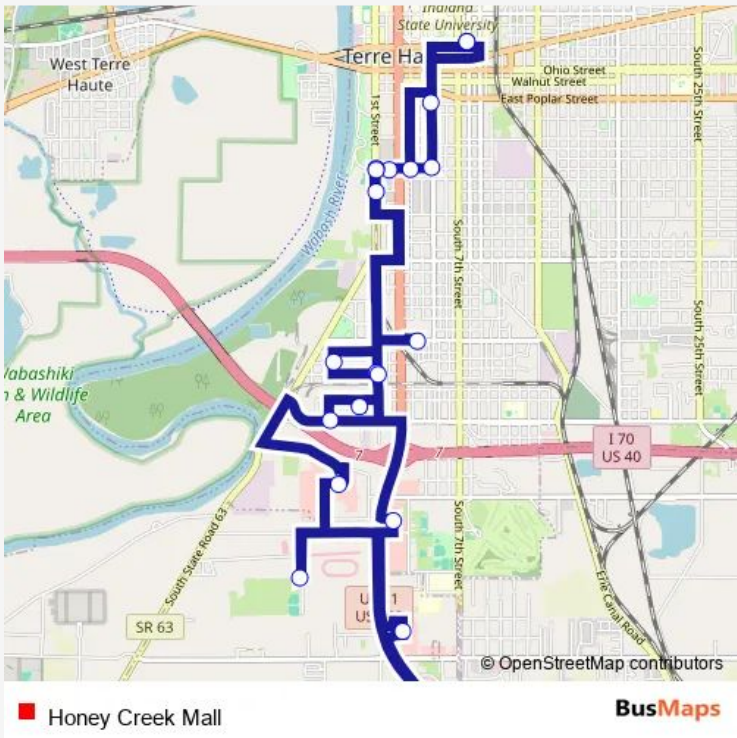

Bus Honey Creek Mall

[Go to website](#)

Direction
 Bus Transfer Center — Bus Transfer Center
 20 stops
[Open route schedule](#)

- Bus Transfer Center
- 6th & Swan
- 6th & Farrington
- Anthony Square *ON Request*
- Dreiser Square
- University Apartments/1st & Farrington
- 1st & Turner (South)
- Honey Creek Mall
- Happiness Bag *ON Request*
- Kroger South
- Sam's Club *ON Request*
- Towne South Plaza *ON Request*
- Margaret Shelter
- Park Place Apartments *ON Request*
- 1st & Turner (North)
- Preston & Jefferson St *ON Request*
- Goodwill (5th & Voorhees) *ON Request*
- 1st & Cruft (North)
- University Apartments/1st & Farrington
- Bus Transfer Center

Route schedule
 Bus Transfer Center — Bus Transfer Center

Monday	05:45-16:45
Tuesday	05:45-16:45
Wednesday	05:45-16:45
Thursday	05:45-16:45
Friday	05:45-16:45
Saturday	05:45-16:45
Sunday	—

Route info
 Direction: Bus Transfer Center
 Stops: 20
 Trip Duration: 0 hour 50 min

Bus time schedules and route maps are available in an offline PDF at busmaps.com. Use the busmaps.com website to see live bus times, train schedule or subway schedule, and step-by-step directions for all public transit in Terre Haute

The schedule is provided in the local timezone. Times with "(+1)" indicate departures on the next day.

PDF file created on 2025-01-16

2024 BusMaps.com - All Rights Reserved