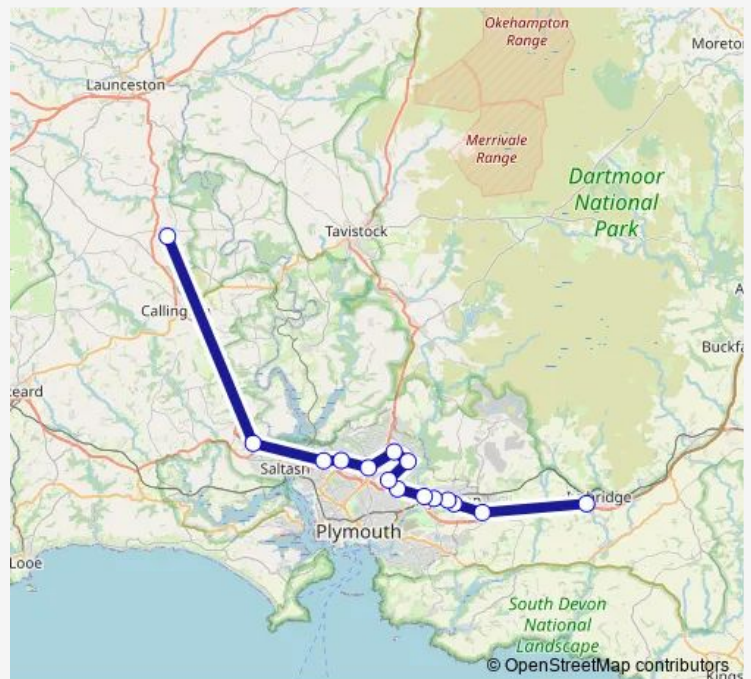

### Route schedule

Duchy College — Wayside

Monday 16:40

Tuesday 16:40

Wednesday 16:40

Thursday 16:40

Friday 16:40

Saturday —

### Route info

Direction: Duchy College

Stops: 15

Trip Duration: 1 hour 55 min

■ DC07 — Plympton Chaddlewood - Duchy College

**Direction**

Rose Cottage — Duchy College

15 stops

St Edwards Church

Dover Road East

Research Way

Crownhill High Level

Little Dock Lane

Marrett Road

Trelanka

Duchy College