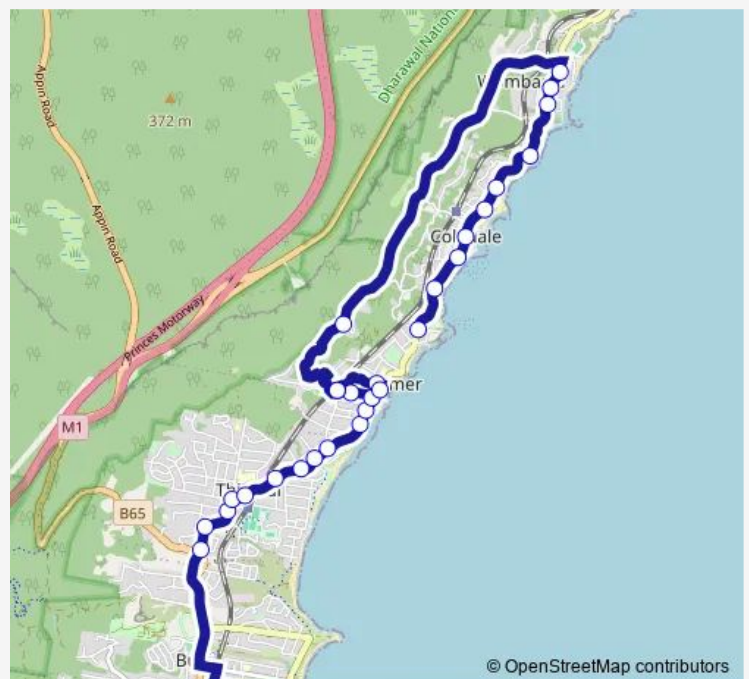

Austinmer Station, Moore St

Moore St At Lawrence Hargrave Dr

Lawrence Hargrave Dr Opp Kennedy Rd

Lawrence Hargrave Dr Opp Lachlan St

Bulli High School, Ursula Rd

Route schedule

Lawrence Hargrave Dr Before Monash St — Bulli High School, Ursula Rd

Monday	07:40
Tuesday	07:40
Wednesday	07:40
Thursday	07:40
Friday	07:40
Saturday	—
Sunday	—

Route info

Direction: Lawrence Hargrave Dr Before Monash St

Stops: 6

Trip Duration: 0 hour 25 min

© OpenStreetMap contributors

Direction

Waniora Public School, Ursula Rd — Lawrence Hargrave Dr After Headland Av

29 stops

[Open route schedule](#)

Waniora Public School, Ursula Rd

Lawrence Hargrave Dr Opp Hewitts Av

Lawrence Hargrave Dr After Prince St

Route info

Direction: Waniora Public School, Ursula Rd

Stops: 29

Trip Duration: 0 hour 40 min

Coledale Public School, Lawrence Hargrave Dr

Lawrence Hargrave Dr At Northcote St

Sharky Beach, Lawrence Hargrave Dr