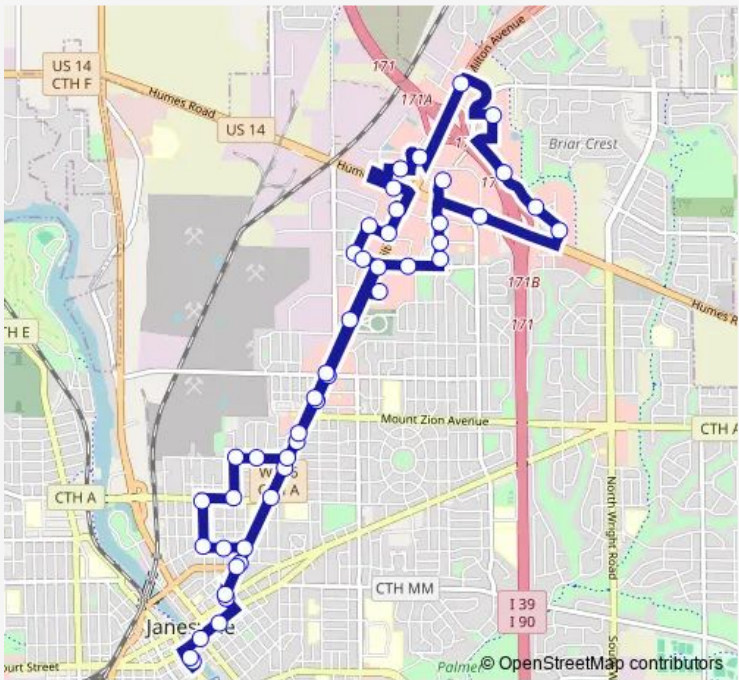

## Bus 7 - Nightside Milton

[Go to website](#)

**Direction**  
 Downtown Transfer Center — Downtown Transfer Center  
 46 stops  
[Open route schedule](#)

- Downtown Transfer Center
- E Court / S Main
- E Court / Parker Pl (Courthouse)
- S Atwood / E Milwaukee
- Milton / E Centerway
- Milton / E Memorial
- Milton / Bennett
- Milton / Elida
- Milton / Creston Park
- Milton / Black Bridge
- Uptown Janesville
- Milton / Holiday
- Holiday / Liberty
- N Lexington / Holiday
- N Lexington / Liberty
- N Lexington (Hy-Vee/Woodman's)
- Festival Foods
- Humes / N Pontiac (Mcdonalds)
- Deerfield (Pine Tree Plaza south)
- Deerfield (Pine Tree Plaza)
- Deerfield (Mercy Clinic North)

Route schedule  
 Downtown Transfer Center — Downtown Transfer Center

Monday	18:15-21:15
Tuesday	18:15-21:15
Wednesday	18:15-21:15
Thursday	18:15-21:15
Friday	18:15-21:15
Saturday	—
Sunday	—

Route info  
 Direction: Downtown Transfer Center  
 Stops: 46  
 Trip Duration: 0 hour 54 min

7 - Nightside Milton BusMaps

Wal-Mart / Sam's Club

Milton / Kettering

Morse (Menards / Arbys)

Target

Slumberland

Frontage (Buffalo Wild Wings)

Frontage / Lodge (Panera Bread)

Lodge / Woodlane

Woodlane / Holiday

Holiday / Woodlawn (Janesville Plaza)

Milton / Frontage

Milton / Black Bridge

Milton / Newman

Milton / Matheson

Milton / Benton