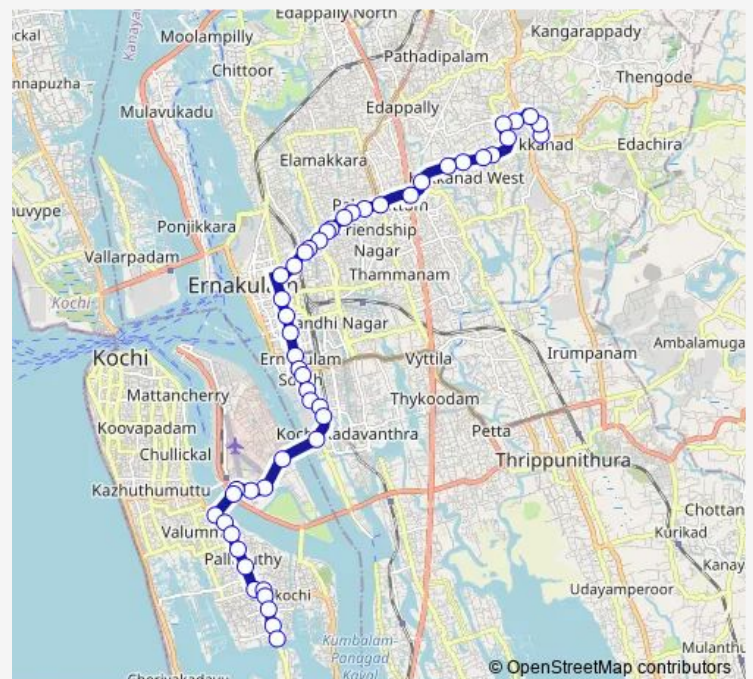

Thursday 06:00

Friday 06:00

Saturday 06:00

Sunday 06:00

Route info

Direction: Kakkanad Civil Station

Stops: 50

Trip Duration: 1 hour 1 min

Thursday 06:00

Friday 06:00

Saturday 06:00

Sunday 06:00

Route info

Direction: Perumpadappu

Stops: 52

Trip Duration: 1 hour 1 min