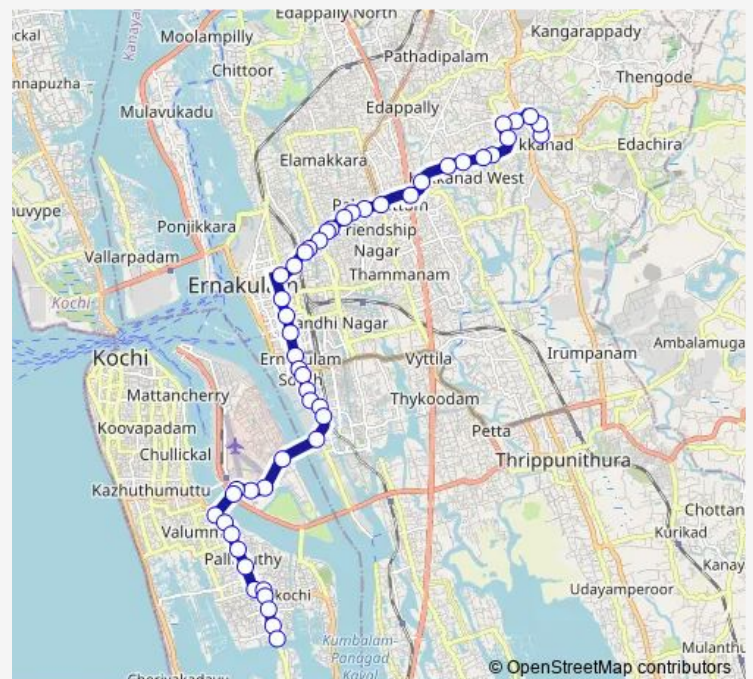

Thursday 06:00

Friday 06:00

Saturday 06:00

Sunday 06:00

Route info

Direction: Kakkanad Civil Station

Stops: 50

Trip Duration: 1 hour 1 min

Thursday 06:00

Friday 06:00

Saturday 06:00

Sunday 06:00

Route info

Direction: Perumpadappu

Stops: 52

Trip Duration: 1 hour 1 min