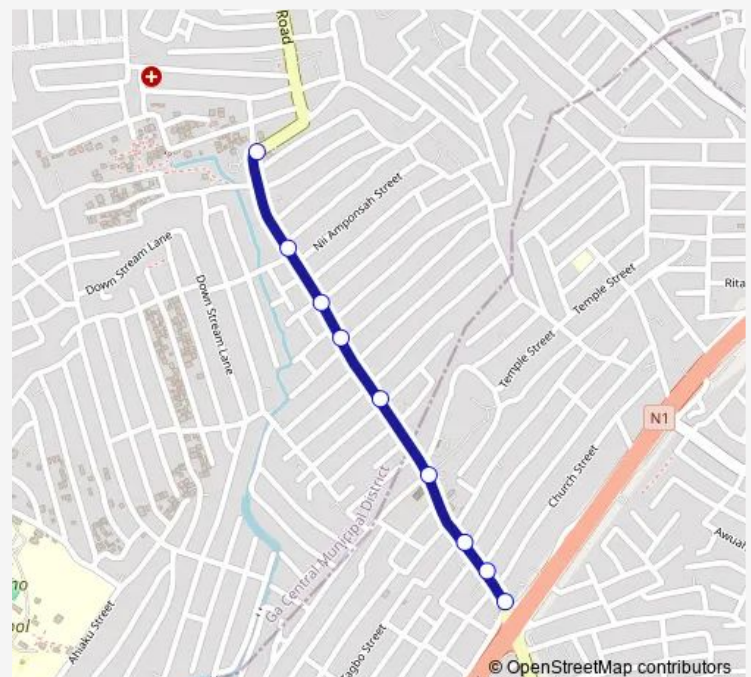

Tuesday 06:00

Wednesday 06:00

Thursday 06:00

Friday 06:00

Saturday 06:00

Sunday 06:00

Route info

Direction: Kwashieman Junction

Stops: 9

Trip Duration: 0 hour 10 min

325 — Santa Maria ↔ Kwashieman Junction

Direction

Santa Maria — Kwashieman Junction

8 stops

[Open route schedule](#)

Santa Maria

Drug store

Video Junction

Family Friend

Santa Maria Blue Kiosk

Jah Love

Christ Mission

Kwashieman Junction

Route schedule

Santa Maria — Kwashieman Junction

Monday	06:00
Tuesday	06:00
Wednesday	06:00
Thursday	06:00
Friday	06:00
Saturday	06:00
Sunday	06:00

Route info

Direction: Santa Maria

Stops: 8

Trip Duration: 0 hour 10 min

325 Bus time schedules and route maps are available in an offline PDF at busmaps.com. Use the busmaps.com website to see live bus times, train schedule or subway schedule, and step-by-step directions for all public transit in Accra