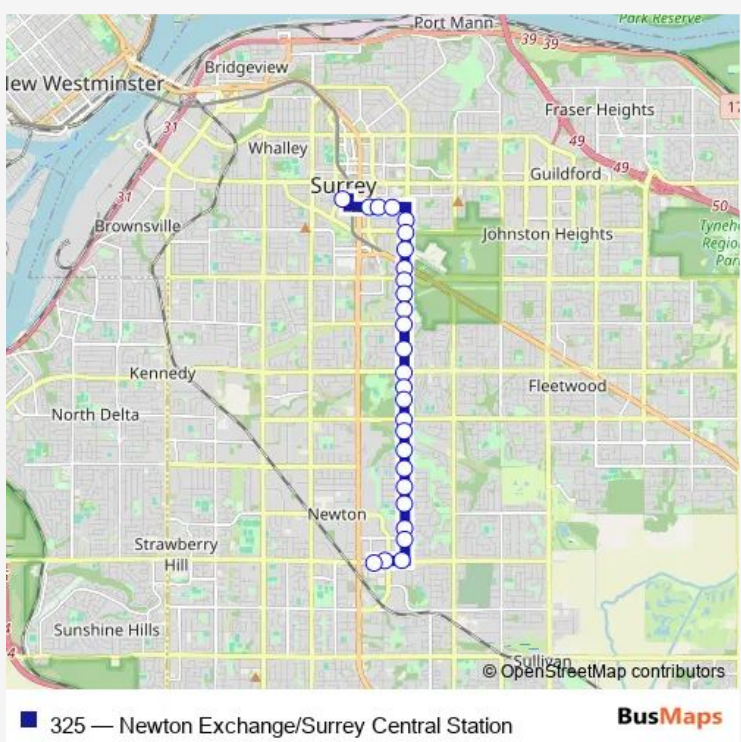

Bus 325 Newton Exchange/Surrey Central Station

[Go to website](#)

Direction
 Surrey Central Station @ Bay 7 — Newton Exchange @ Bay 1
 27 stops
[Open route schedule](#)

- Surrey Central Station @ Bay 7
- Eastbound 102 Ave @ Whalley Blvd
- Eastbound 102 Ave @ 137a St
- Eastbound 102 Ave @ 139 St
- Southbound 140 St @ 100a Ave
- Southbound 140 St @ 100 Ave
- Southbound 140 St @ Green Timbers Way
- Southbound 140 St @ Fraser Hwy
- Southbound 140 St @ 96 Ave
- Southbound 140 St @ 94A Ave
- Southbound 140 St @ 93A Ave
- Southbound 140 St @ 92 Ave
- Southbound 140 St @ 90 Ave
- Southbound 140 St @ 88 Ave
- Southbound 140 St @ 86A Ave
- Southbound 140 St @ 85 Ave
- Southbound 140 St @ 84 Ave
- Southbound 140 St @ 8300 Block
- Southbound 140 St @ Bear Creek Dr
- Southbound 140 St @ 80 Ave
- Southbound 140 St @ 78A Ave

Route info
 Direction: Surrey Central Station @ Bay 7
 Stops: 27
 Trip Duration: 0 hour 24 min

Southbound 140 St @ 77 Ave

Southbound 140 St @ 75 Ave

Southbound 140 St @ 74 Ave

Westbound 72 Ave @ 140 St

Westbound 72 Ave @ 138 St

Direction: Newton Exchange @ Bay 12

Stops: 25

Trip Duration: 0 hour 26 min

Direction

Newton Exchange @ Bay 12 — Surrey Central Station @ Bay 14

25 stops

[Open route schedule](#)

Newton Exchange @ Bay 12

Route schedule

Newton Exchange @ Bay 12 — Surrey Central Station @ Bay 14

Monday —

Tuesday —

Wednesday —

Thursday —

Friday —

Saturday —