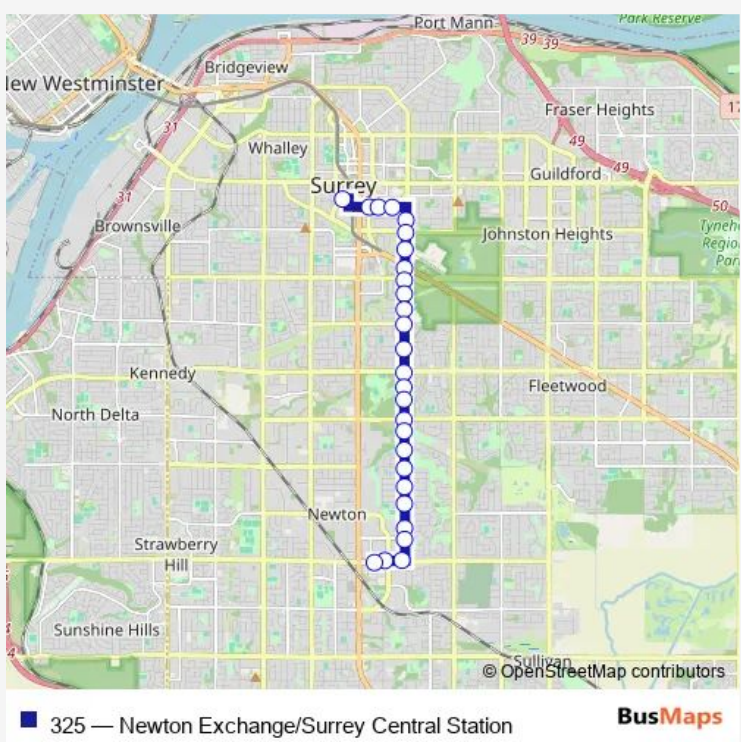

Bus 325 Newton Exchange/Surrey Central Station

[Go to website](#)

Direction
 Surrey Central Station @ Bay 7 — Newton Exchange @ Bay 1
 27 stops
[Open route schedule](#)

- Surrey Central Station @ Bay 7
- Eastbound 102 Ave @ Whalley Blvd
- Eastbound 102 Ave @ 137A St
- Eastbound 102 Ave @ 139 St
- Southbound 140 St @ 100A Ave
- Southbound 140 St @ 100 Ave
- Southbound 140 St @ Green Timbers Way
- Southbound 140 St @ Fraser Hwy
- Southbound 140 St @ 96 Ave
- Southbound 140 St @ 94A Ave
- Southbound 140 St @ 93A Ave
- Southbound 140 St @ 92 Ave
- Southbound 140 St @ 90 Ave
- Southbound 140 St @ 88 Ave
- Southbound 140 St @ 86A Ave
- Southbound 140 St @ 85 Ave
- Southbound 140 St @ 84 Ave
- Southbound 140 St @ 8300 Block
- Southbound 140 St @ Bear Creek Dr
- Southbound 140 St @ 80 Ave
- Southbound 140 St @ 78A Ave

Route info
 Direction: Surrey Central Station @ Bay 7
 Stops: 27
 Trip Duration: 0 hour 22 min

Southbound 140 St @ 77 Ave

Southbound 140 St @ 75 Ave

Southbound 140 St @ 74 Ave

Westbound 72 Ave @ 140 St

Westbound 72 Ave @ 138 St

Direction: Newton Exchange @ Bay 12

Stops: 25

Trip Duration: 0 hour 26 min

Direction

Newton Exchange @ Bay 12 — Surrey Central Station @ Bay 14

25 stops

[Open route schedule](#)

Newton Exchange @ Bay 12

Route schedule

Newton Exchange @ Bay 12 — Surrey Central Station @ Bay 14

Monday —

Tuesday —

Wednesday —

Thursday —

Friday —

Saturday —