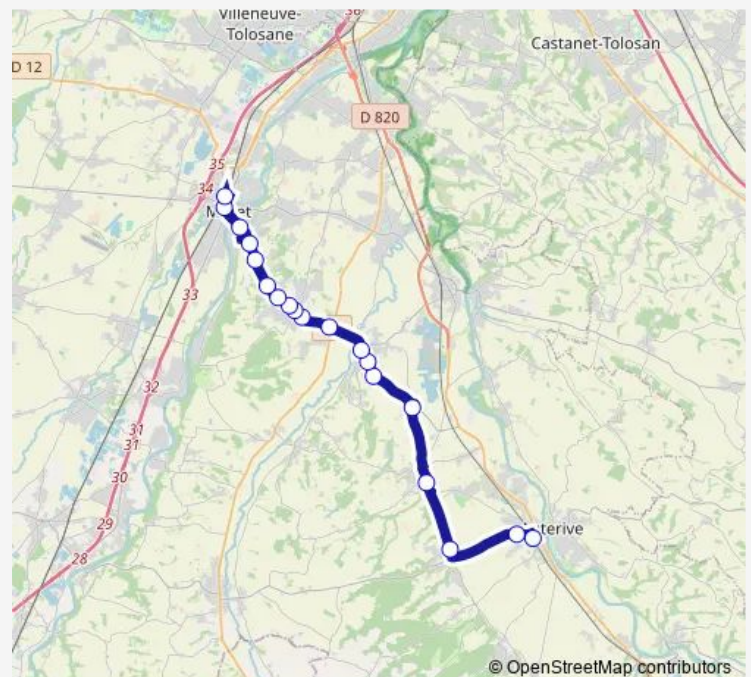

Thursday 08:30-19:05

Friday 08:30-19:05

Saturday 13:05

Sunday —

Route info

Direction: Muret - Gare Sncf

Stops: 21

Trip Duration: 0 hour 30 min

325 — Auterive - Lagardelle - Muret Sncf

Direction

Auterive - Gare Sncf — Muret - Gare Sncf

19 stops

[Open route schedule](#)

Auterive - Gare Sncf

Auterive - Cimetière Rd622

Lagrâce-Dieu - Berny