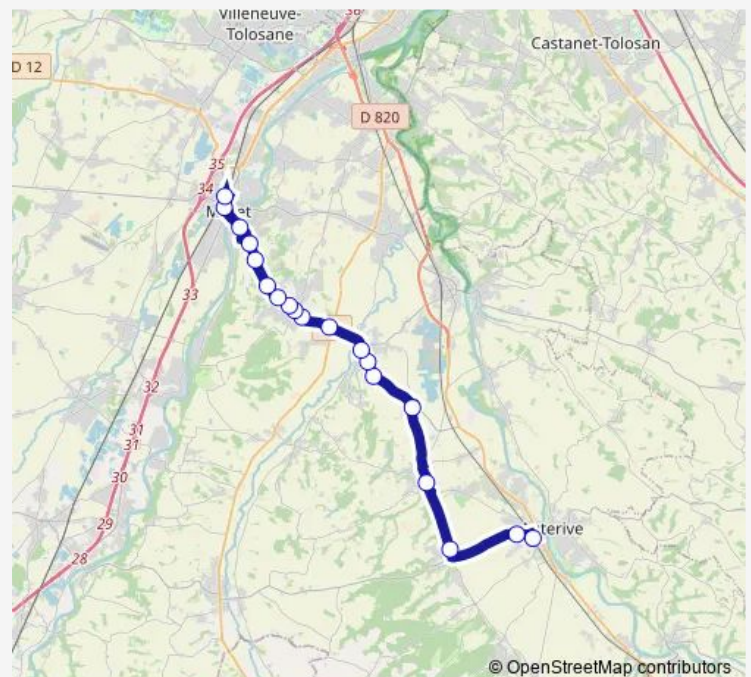

Thursday 08:30-19:05

Friday 08:30-19:05

Saturday 13:05

Sunday —

Route info

Direction: Muret - Gare Sncf

Stops: 21

Trip Duration: 0 hour 30 min

325 — Auterive - Lagardelle - Muret Sncf

Direction

Auterive - Gare SnCF — Muret - Gare SnCF

19 stops

[Open route schedule](#)

Auterive - Gare SnCF

Auterive - Cimetière Rd622

Lagrâce-Dieu - Berny