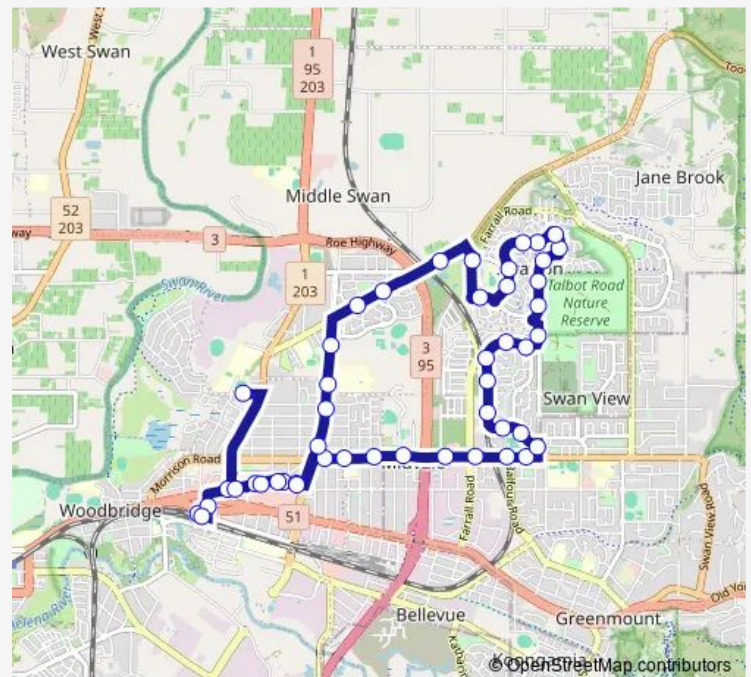

### Route schedule

Muriel St La Salle College S2 — Midland Stn Stand 1

Monday 05:58-23:42

Tuesday 05:58-23:42

Wednesday 05:58-23:42

Thursday 05:58-23:42

Friday 05:58-23:42

Saturday 07:40-23:44

### Route info

Direction: Muriel St La Salle College S2

Stops: 47

Trip Duration: 1 hour 0 min

Blackadder Rd Before Friday Cnr

Myles Rd After Friday Cnr

Stratton Bvd After Oconnor Rd

Stratton Bvd After Bus Stop 15348

## Route info

Direction: Gladstone Av Swan View High School

Stops: 35

Trip Duration: 0 hour 35 min

Toodyay Rd After Brown St

Toodyay Rd After Holding St

Lloyd St Before Francis St

Lloyd St After Spring Av