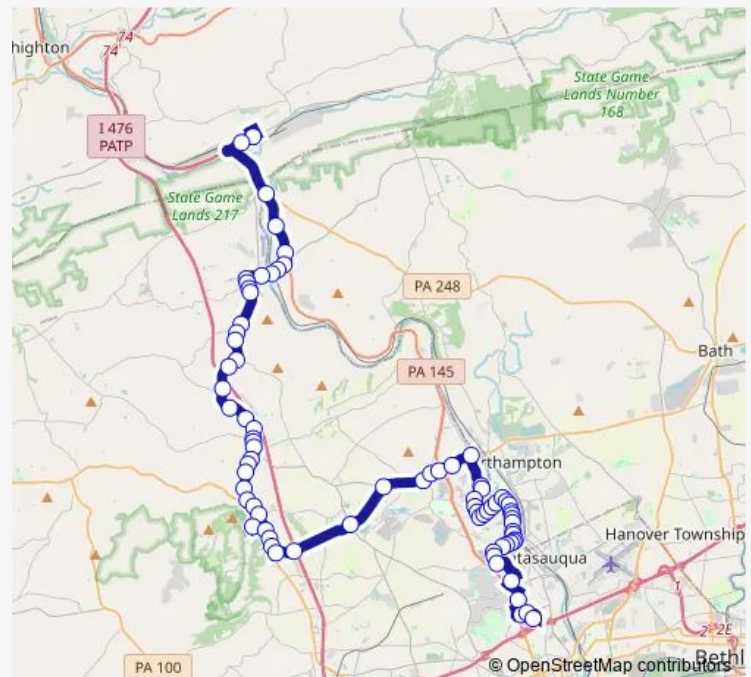

Rt 873 at Oak Sb

Rt 873 at Terrace Sb

Rt 873 at Oakwood Eb

Route schedule

3rd at Palmerton Park — LVM - 1 Platform

Monday	07:15-19:15
Tuesday	07:15-19:15
Wednesday	07:15-19:15
Thursday	07:15-19:15
Friday	07:15-19:15
Saturday	—
Sunday	—

Route info

Direction: 3rd at Palmerton Park

Stops: 78

Trip Duration: 1 hour 5 min

325 — 325 - Carbon

Rt 873 at Glencrest Sb

Rt 873 at Woodland Sb

Rt 873 at Park Sb

5629 Rt 873 Sb

Rt 873 at Unionville

Rt 873 at Washington Sb

Rt 873 at Crestwood Sb

Rt 873 at Foxcroft Sb

Rt 873 at William Penn Sb

Rt 873 at Rt 309

Rt 309 at Spruce Sb

Thursday 06:00-17:45

Friday 06:00-17:45

Saturday —

Sunday —

Route info

Direction: LVM - 1 Platform

Stops: 82

Trip Duration: 1 hour 10 min