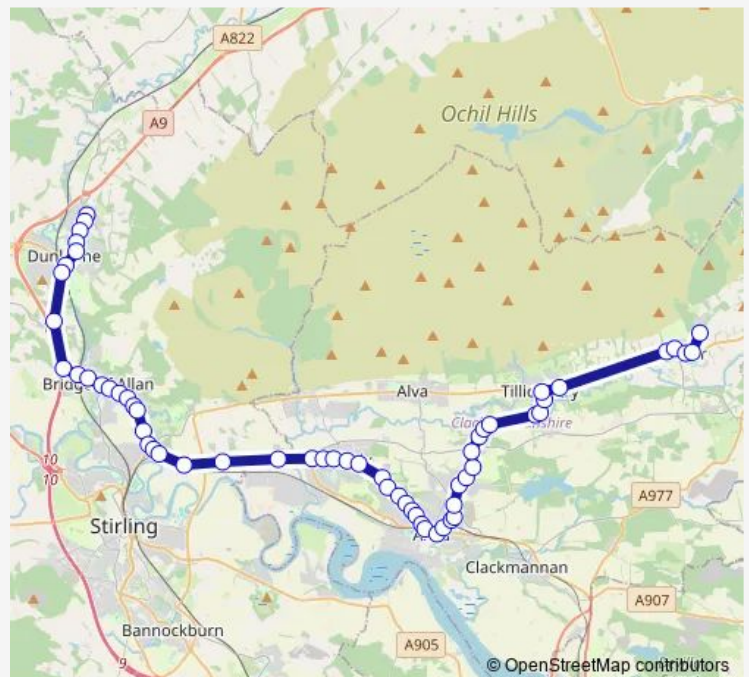

### Direction

Queen Victoria School — The Ness Turning Circle

59 stops

[Open route schedule](#)

Queen Victoria School

Kippendavie Road

Ramoyle

Bogside

### Route schedule

Queen Victoria School — The Ness Turning Circle

Monday 07:40

Tuesday 07:40

Wednesday 07:40

Thursday 07:40

Friday 07:40

Saturday —

### Route info

Direction: Queen Victoria School

Stops: 59

Trip Duration: 0 hour 58 min

325

Craigmill

Manor Cottages

Gulf Petrol Station