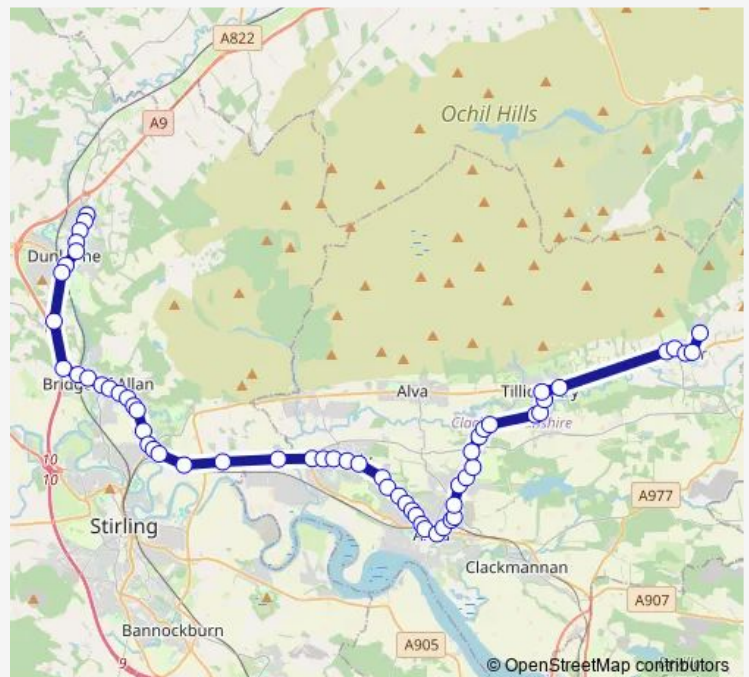

### Direction

Queen Victoria School — The Ness Turning Circle

59 stops

[Open route schedule](#)

Queen Victoria School

Kippendavie Road

Ramoyle

Bogside

### Route schedule

Queen Victoria School — The Ness Turning Circle

Monday 07:40

Tuesday 07:40

Wednesday 07:40

Thursday 07:40

Friday 07:40

Saturday —

### Route info

Direction: Queen Victoria School

Stops: 59

Trip Duration: 0 hour 58 min

■ 325

Craigmill

Manor Cottages

Gulf Petrol Station