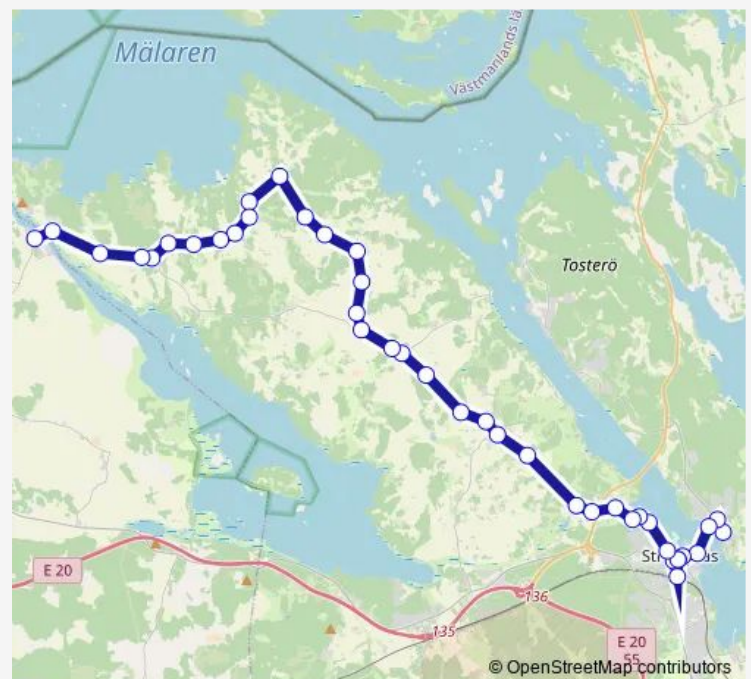

### Route schedule

Strängnäs station — Björsund västra

Monday 05:44-07:47

Tuesday 05:44-07:47

Wednesday 05:44-07:47

Thursday 05:44-07:47

Friday 05:44-07:47

Saturday —

### Route info

Direction: Strängnäs station

Stops: 30

Trip Duration: 0 hour 34 min

325

Rosenlund

Sal

Nygården