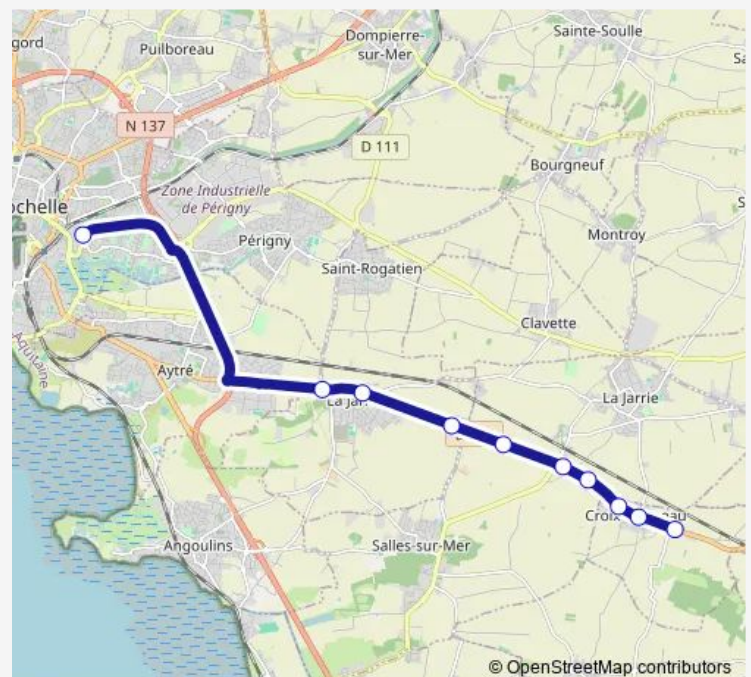

### Direction

Lycée Valin — La Trigalle

10 stops

[Open route schedule](#)

Lycée Valin

Le Givrand

Ecoles

La Girardière

### Route schedule

Lycée Valin — La Trigalle

Monday	18:10
Tuesday	18:10
Wednesday	12:55
Thursday	18:10
Friday	18:10
Saturday	—
Sunday	—

### Route info

Direction: Lycée Valin

Stops: 10

Trip Duration: 0 hour 28 min

325 — Lycée Valin > Croix-Chapeau

**Direction**

La Trigalle — Lycée Valin

10 stops

Thursday 07:11

Friday 07:11

Saturday —

Sunday —

**Route info**

Direction: La Trigalle

Stops: 10

Trip Duration: 0 hour 24 min