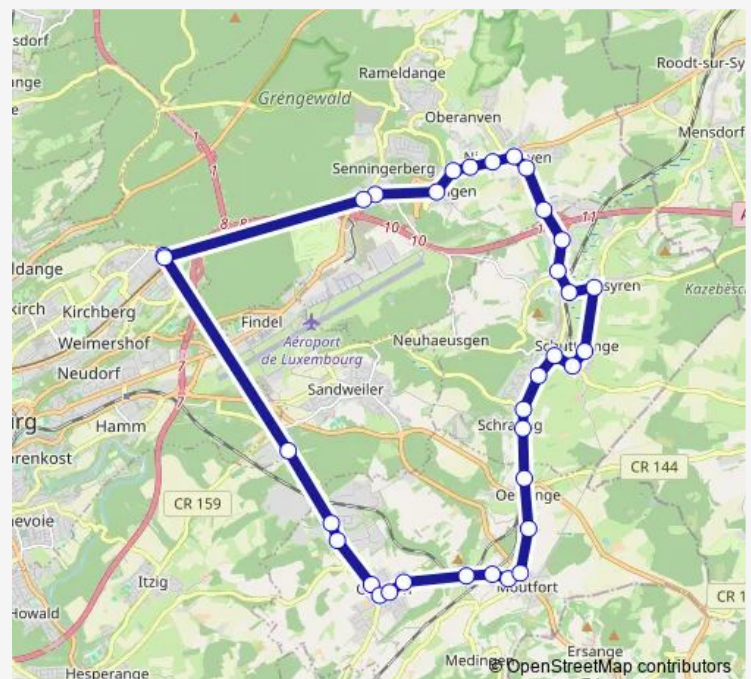

Oetrange, Gare routière

### Route schedule

Kirchberg, Gare routière Luxexpo — Kirchberg, Gare routière Luxexpo

Monday 05:20-23:20

Tuesday 05:20-23:20

Wednesday 05:20-23:20

Thursday 05:20-23:20

Friday 05:20-23:20

Saturday 05:20-23:20

### Route info

Direction: Kirchberg, Gare routière Luxexpo

Stops: 34

Trip Duration: 0 hour 46 min

Oetrange, Kurzebiërg

Moutfort, Kapell

Moutfort, Syrbréck

Moutfort, Juxgaass

## Route info

Direction: Kirchberg, Gare routière Luxexpo

Stops: 34

Trip Duration: 0 hour 52 min

Niederanven, Jacques Lamort

Niederanven, Millen

Niederanven, Minsbecherstrooss

Niederanven, Routscheid