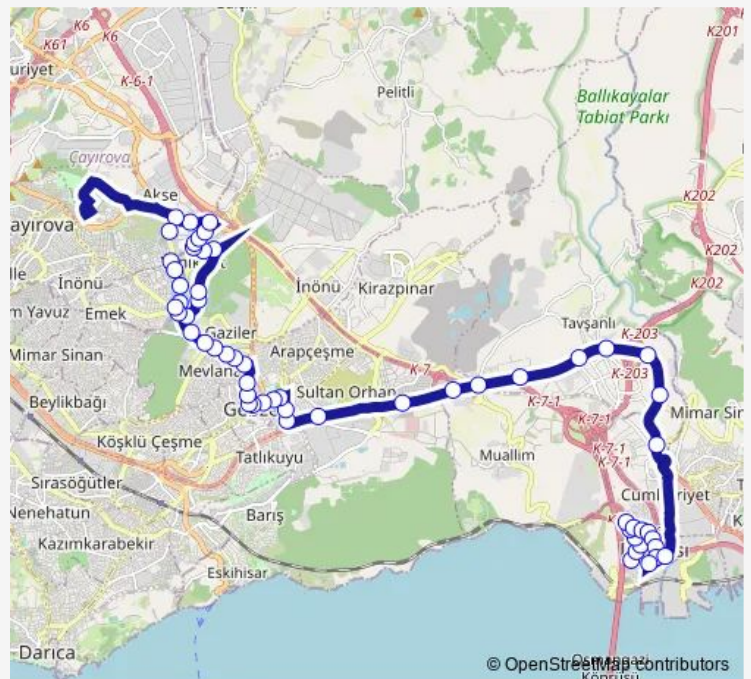

Friday 07:35-19:00

Saturday 07:35-19:00

Sunday 10:00-19:00

**Route info**

Direction: DİLİSKELESİ DEPOLAMA ALANI 1

Stops: 58

Trip Duration: 0 hour 42 min

325 — Diliskelesi-Gebze Garaj