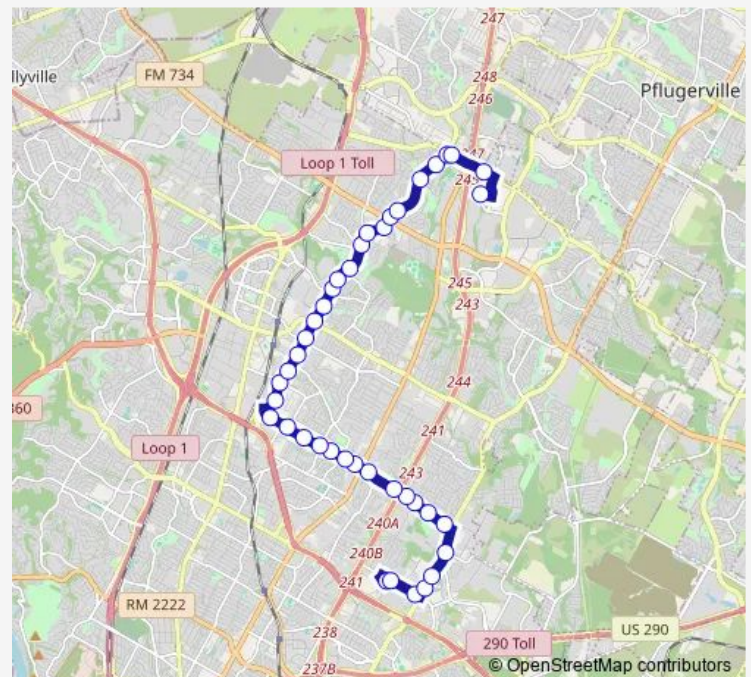

10001 Metric/Rutland

Route schedule

Norwood Transit Center - C — Tech Ridge Bay F

Monday 05:00-23:30

Tuesday 05:00-23:30

Wednesday 05:00-23:30

Thursday 05:00-23:30

Friday 05:00-23:30

Saturday 06:00-23:30

Sunday 06:10-22:40

Route info

Direction: Norwood Transit Center - C

Stops: 40

Trip Duration: 0 hour 40 min

325 — 325-Metric/Rundberg

10301 Metric/Energy