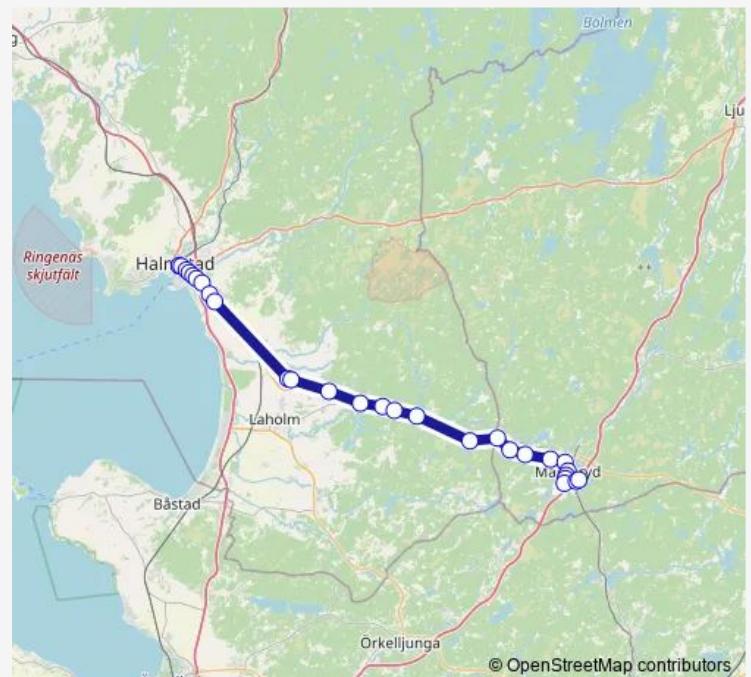

Thursday 05:46-22:05

Friday 05:46-22:05

Saturday —

Sunday 17:35

Route info

Direction: Halmstad C Resecentrum

Stops: 28

Trip Duration: 1 hour 10 min