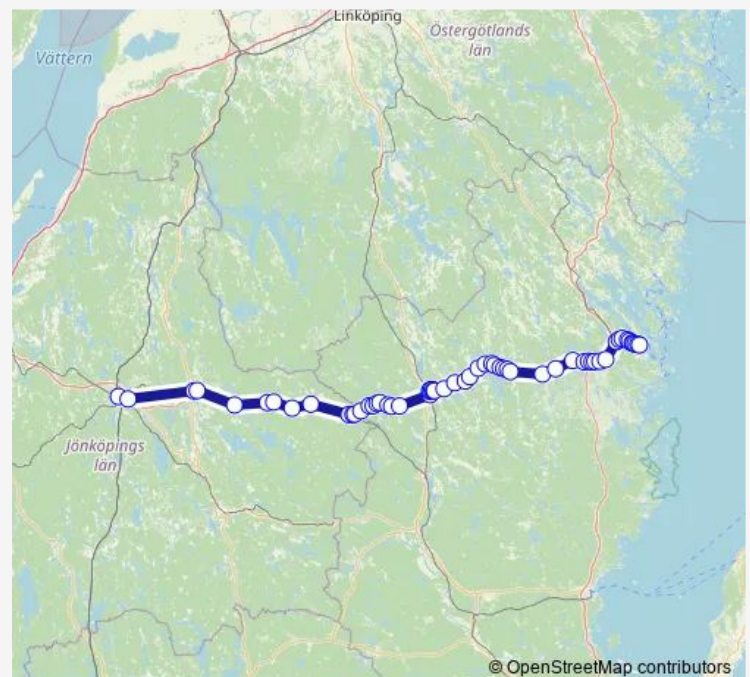

Bus 325

[Go to website](#)

Direction

Vimmerby station — Nässjö Brinellgymnasiet

23 stops

[Open route schedule](#)

Vimmerby station

Spegelgatan

Branttorpet

Pelarne vsk

Mossebo

Tjurstorp

Rangelstorp

Isfall

Rökulla

Göreda bro

Mariannelund Lundagatan

Mariannelund torget

Hässleby kyrka

Ingatorp centrum

Hjältevad station

Bruzaholm station

Bruzaholm Metallduk

Hult väg 40

Eksjö Kaffekullen

Eksjö station

Nässjö Rågängen

Route schedule

Vimmerby station — Nässjö Brinellgymnasiet

Monday 05:05-20:15

Tuesday 05:05-20:15

Wednesday 05:05-20:15

Thursday 05:05-20:15

Friday 05:05-20:15

Saturday 11:15-19:15

Sunday 15:15-20:15

Route info

Direction: Vimmerby station

Stops: 23

Trip Duration: 1 hour 35 min

■ 325

BusMaps