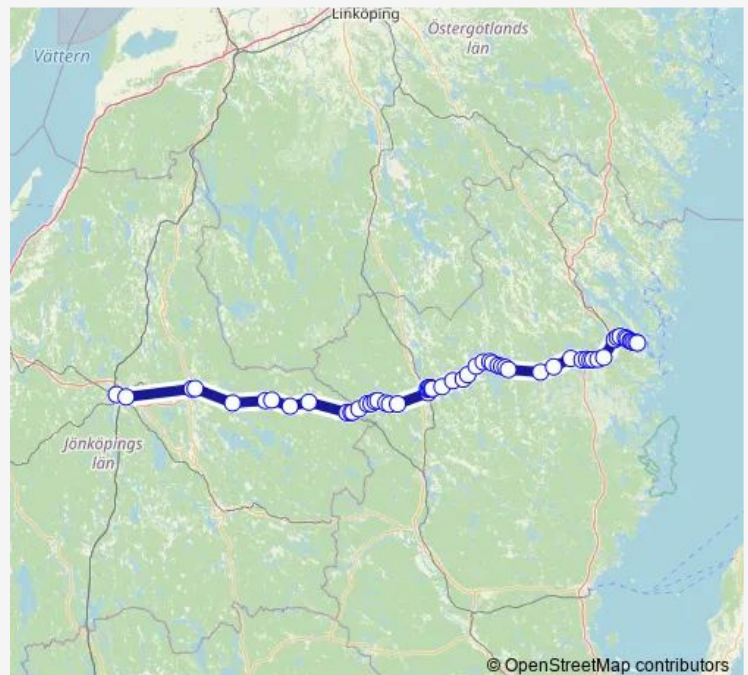

Saturday 11:15-19:15

Sunday 15:15-20:15

Route info

Direction: Vimmerby station

Stops: 23

Trip Duration: 1 hour 35 min

Nässjö Centralstation

Nässjö Brinellgymnasiet

Direction

Mariannelund torget — Västerviks gymnasium

48 stops

[Open route schedule](#)

Mariannelund torget

Mariannelund Lundagatan

Göreda bro

Rökulla