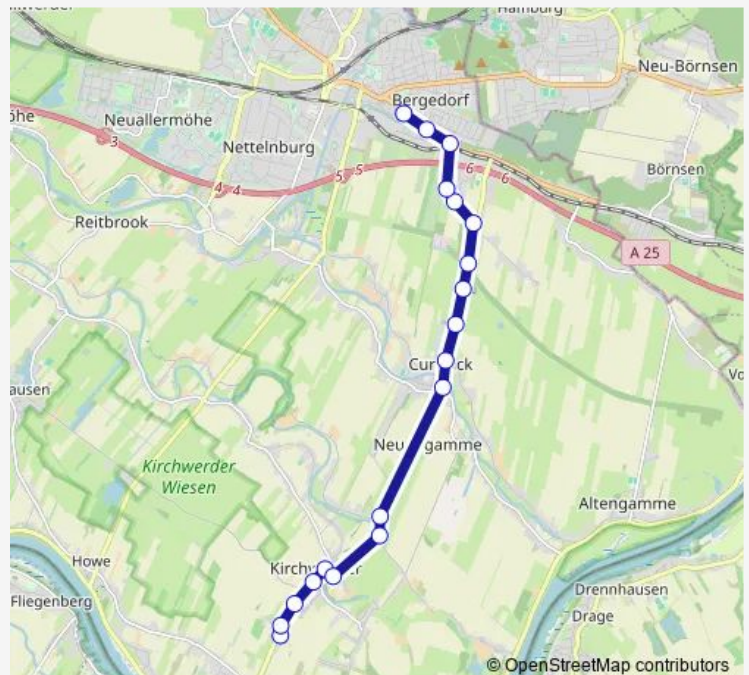

Eschenhofweg

Achterschlag

Wasserwerk

Curslacker Heerweg 118

Grashofweg

Rieckweg

Heinrich-Stubbe-Weg

Neuengammer Hinterdeich (Ost)

### Route schedule

Kirchhofsweg — Teufelsort (Kehre)

Monday 07:40-08:30

Tuesday 07:40-08:30

Wednesday 07:40-08:30

Thursday 07:40-08:30

Friday 07:40-08:30

Saturday —

### Route info

Direction: Kirchhofsweg

Stops: 19

Trip Duration: 0 hour 22 min

325

## Route schedule

Teufelsort (Kehre) — Kirchhofsweg

Monday 13:10-16:05

Tuesday 13:10-16:05

Wednesday 13:10-16:05

Thursday 13:10-16:05

Friday 13:10-16:05

Saturday —