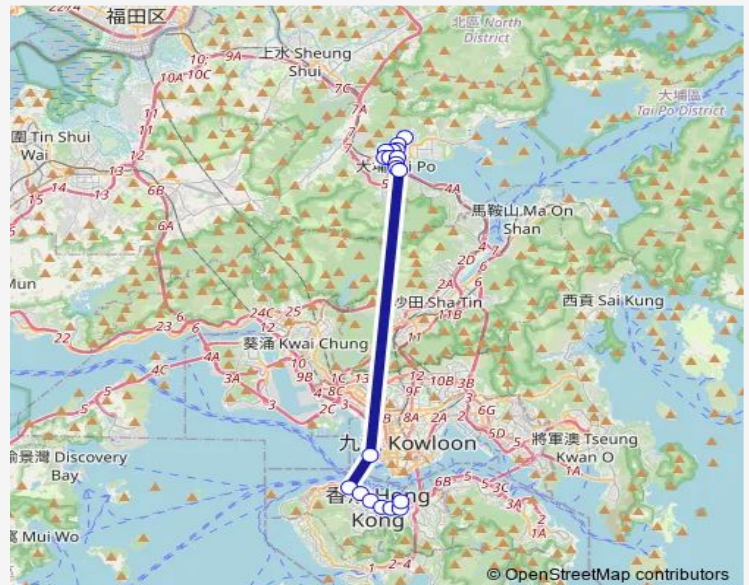

[Kmb+Ctb] Immanuel Lutheran College/
Immanuel Lutheran College, Ting KOK Road|[Kmb] Immanuel Lutheran College

[Ctb] Treasure Garden, ON Chee Road|[Kmb+Ctb] Treasure Garden/
Treasure Garden, ON Chee Road|[Kmb] Treasure Garden|[Lwb] Treasure Garden

[Ctb] TAI PO Centre|[Kmb+Ctb] TAI PO Central BUS Terminus/
Tai PO Centre|[Kmb] TAI PO Central BUS Terminus|[Lwb] TAI PO Central BUS Terminus

[Ctb] SUN Hing Garden, NAM WAN Road|[Kmb+Ctb] SUN Hing Garden/
Sun Hing Garden, NAM WAN Road|[Kmb] SUN Hing Garden|[Lwb] SUN Hing Garden

[Ctb] Kwong CHI House Kwong FUK Estate, NAM WAN Road|[Kmb+Ctb] Kwong CHI House Kwong FUK Estate/
Kwong CHI House Kwong FUK Estate, NAM WAN Road|[Kmb] Kwong CHI House Kwong FUK Estate

Route schedule

[Kmb+Ctb] FU TIP BUS Terminus/
Fu TIP Estate (Choi TIP Street) — [Ctb] HK Convention & Exhibition Centre, Fleming Road|[Kmb+Ctb] Hong Kong Convention & Exhibition Centre/
Hk Convention & Exhibition Centre, Fleming Road|[Kmb] Hong Kong Convention & Exhibition Centre

Monday	07:04-07:28
Tuesday	07:04-07:28
Wednesday	07:04-07:28
Thursday	07:04-07:28
Friday	07:04-07:28
Saturday	—
Sunday	—

Route info

Direction: [Kmb+Ctb] FU TIP BUS Terminus/
Fu TIP Estate (Choi TIP Street)

Stops: 19

Trip Duration: 1 hour 17 min