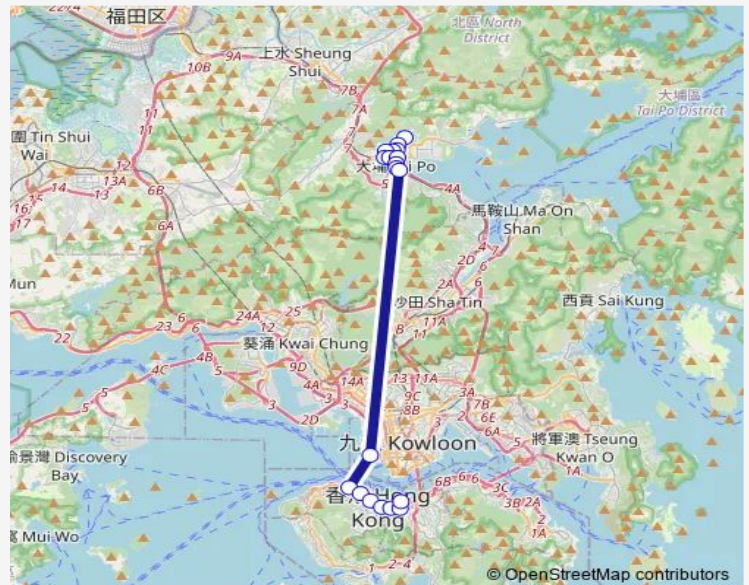

[Kmb+Ctb] TAI Yuen Estate/
Tai Yuen Estate, Ting KOK Road|[Kmb] TAI Yuen Estate

[Kmb+Ctb] Immanuel Lutheran College/
Immanuel Lutheran College, Ting KOK Road|[Kmb] Immanuel Lutheran College

[Kmb+Ctb] Treasure Garden/
Treasure Garden, ON Chee Road|[Kmb] Treasure Garden|[Lwb] Treasure Garden

[Kmb+Ctb] TAI PO Central BUS Terminus/
Tai PO Centre|[Kmb] TAI PO Central BUS Terminus|[Lwb] TAI PO Central BUS Terminus

[Kmb+Ctb] SUN Hing Garden/
Sun Hing Garden, NAM WAN Road|[Kmb] SUN Hing Garden|[Lwb] SUN Hing Garden

[Ctb] Kwong CHI House Kwong FUK Estate, NAM WAN Road|[Kmb+Ctb] Kwong CHI House Kwong FUK Estate/
Kwong CHI House Kwong FUK Estate, NAM WAN Road|[Kmb] Kwong CHI House Kwong FUK Estate

Route schedule

[Kmb+Ctb] FU TIP BUS Terminus/
Fu TIP Estate (Choi TIP Street) — [Ctb] HK Convention & Exhibition Centre, Fleming Road|[Kmb+Ctb] Hong Kong Convention & Exhibition Centre/
Hk Convention & Exhibition Centre, Fleming Road|[Kmb] Hong Kong Convention & Exhibition Centre

Monday	07:04-07:28
Tuesday	07:04-07:28
Wednesday	07:04-07:28
Thursday	07:04-07:28
Friday	07:04-07:28
Saturday	—
Sunday	—

Route info

Direction: [Kmb+Ctb] FU TIP BUS Terminus/
Fu TIP Estate (Choi TIP Street)

Stops: 19

Trip Duration: 1 hour 12 min