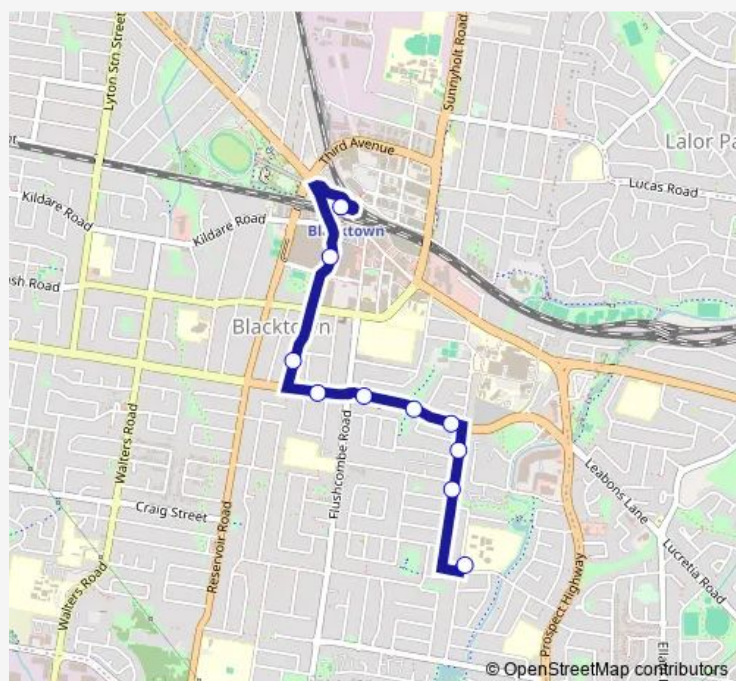

School Bus 6508 Mitchell HS to Blacktown Station

[Go to website](#)**Direction**

Mitchell Hs — Blacktown Interchange

10 stops

[Open route schedule](#)

Mitchell Hs

Lock St After Malcolm St

Lock St Before Ross St

Bungarrabee Rd At Ross St

Bungarrabee Rd After Ross St

Bungarrabee Rd Before Flushcombe Rd

Bungarrabee Rd After Swinson Rd

Patrick St Before Bowral Rd

Westpoint Bus Interchange, Stand 2

Blacktown Interchange

Route schedule

Mitchell Hs — Blacktown Interchange

Monday 15:13

Tuesday 15:13

Wednesday 15:13

Thursday 15:13

Friday 15:13

Saturday —

Sunday —

Route info

Direction: Mitchell Hs

Stops: 10

Trip Duration: 0 hour 12 min

6508 — Mitchell HS to Blacktown Station

6508 School Bus time schedules and route maps are available in an offline PDF at busmaps.com. Use the busmaps.com website to see live bus times, train schedule or subway schedule, and step-by-step directions for all public transit in Parramatta