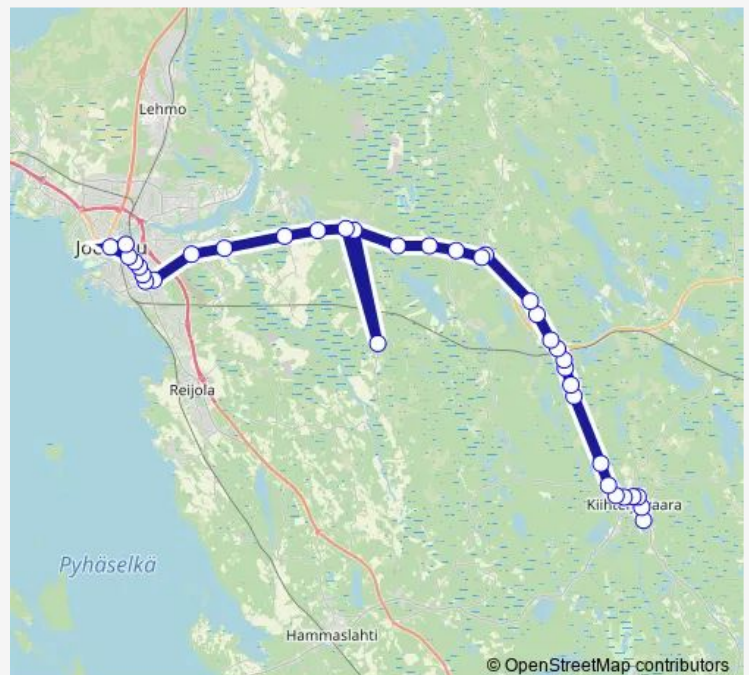

Thursday 09:00-12:55

Friday 09:00-12:55

Saturday —

Sunday —

Route info

Direction: Kiihtelysvaara koulu, P

Stops: 36

Trip Duration: 0 hour 45 min