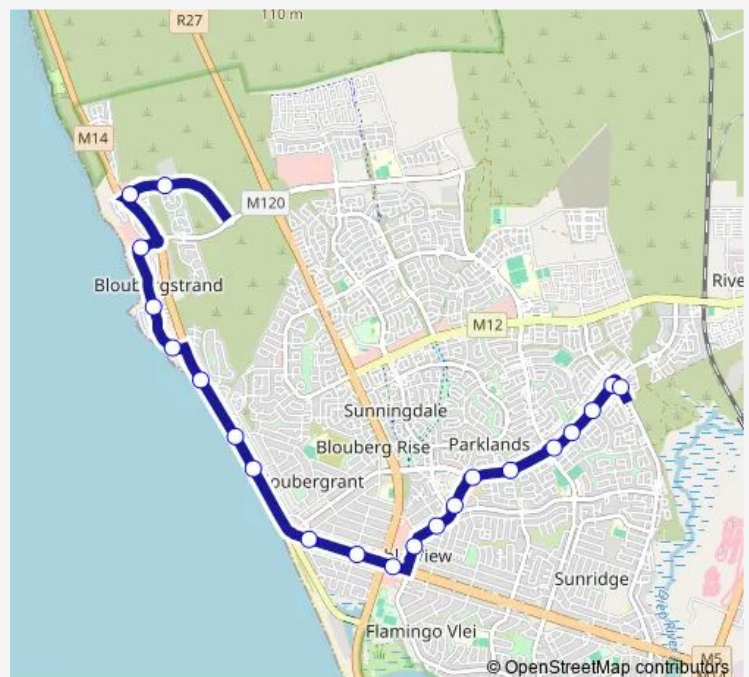

Bus TV14

[Go to website](#)

Direction

Cormorant — 151 Gie

21 stops

[Open route schedule](#)

Cormorant

Seaside village

Thursday 05:20-22:35

Friday 05:20-22:35

Saturday 05:20-22:35

Sunday 05:20-22:35

Route info

Direction: Cormorant

Stops: 21

Trip Duration: 0 hour 34 min