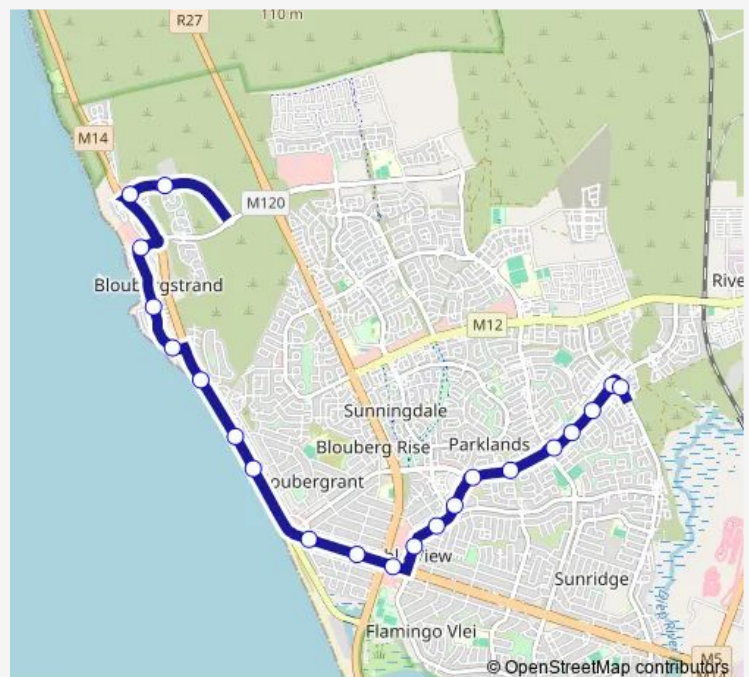

Bus Tv14

[Go to website](#)

Direction

Cormorant — 151 Gie

21 stops

[Open route schedule](#)

Cormorant

Seaside village

Thursday 05:20-22:35

Friday 05:20-22:35

Saturday 05:20-22:35

Sunday 05:20-22:35

Route info

Direction: Cormorant

Stops: 21

Trip Duration: 0 hour 34 min