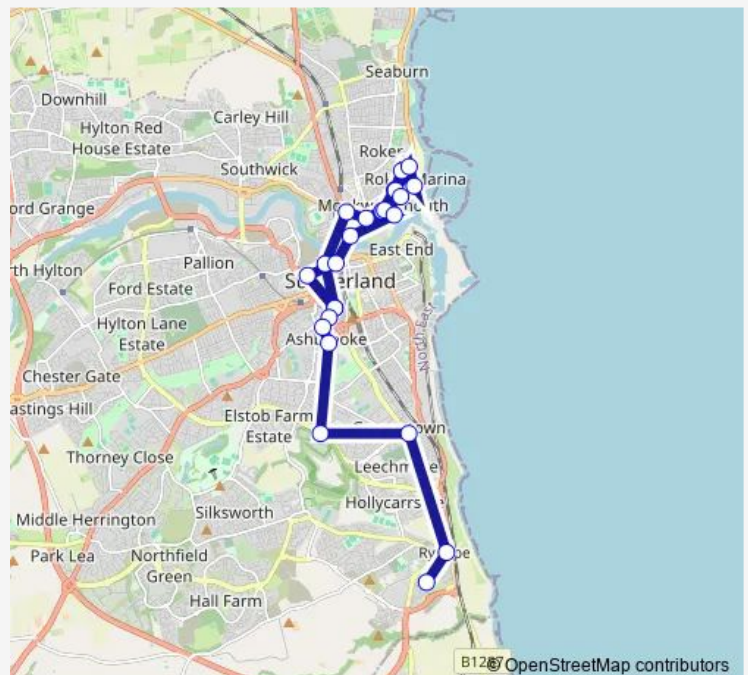

Belvedere Road-Azalea Terrace

The Avenue

Leechmere Road-Laurel Grove

Route schedule

Cowan Terrace — Mariville West

Monday 13:15

Tuesday 13:15

Wednesday 13:15

Thursday 13:15

Friday 13:15

Saturday 13:15

Sunday —

Route info

Direction: Cowan Terrace

Stops: 24

Trip Duration: 0 hour 48 min

■ TB1 — Ryhope - Sunderland

Ryhope Road - Ocean Road

Ryhope Village

Mariville West

Direction

Mariville West — Cowan Terrace

24 stops

[Open route schedule](#)

Mariville West

Ryhope Village

Ryhope Road - Carnegie Street

Leechmere Road-Laurel Grove

The Avenue

Belvedere Road -Azalea Terrace

Stockton Road

Cowan Terrace