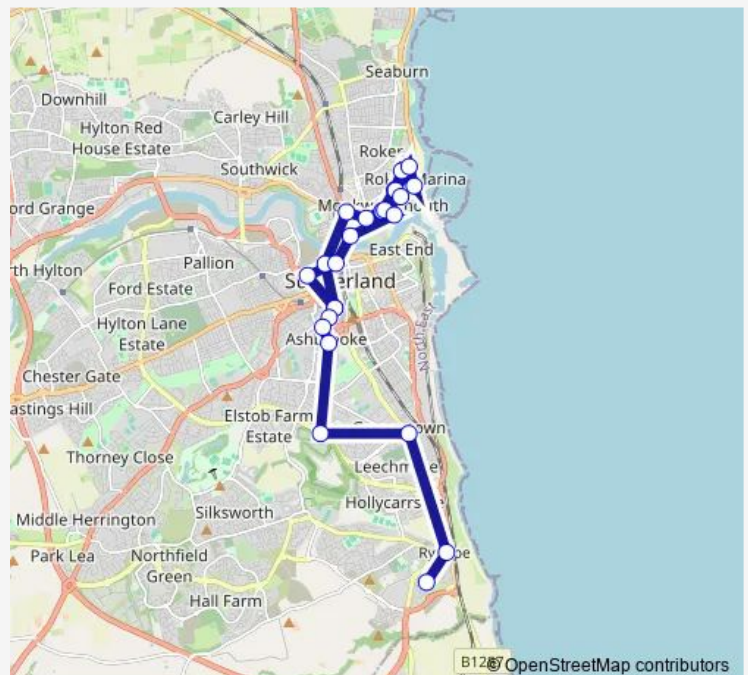

Leechmere Road-Laurel Grove

### Route schedule

Cowan Terrace — Mariville West

Monday 13:15

Tuesday 13:15

Wednesday 13:15

Thursday 13:15

Friday 13:15

Saturday 13:15

### Route info

Direction: Cowan Terrace

Stops: 24

Trip Duration: 0 hour 48 min

■ TB1 — Ryhope - Sunderland

Ryhope Road - Ocean Road

Ryhope Village

Mariville West

## Direction

Mariville West — Cowan Terrace

24 stops

[Open route schedule](#)

Mariville West

Ryhope Village

Ryhope Road - Carnegie Street

Leechmere Road-Laurel Grove