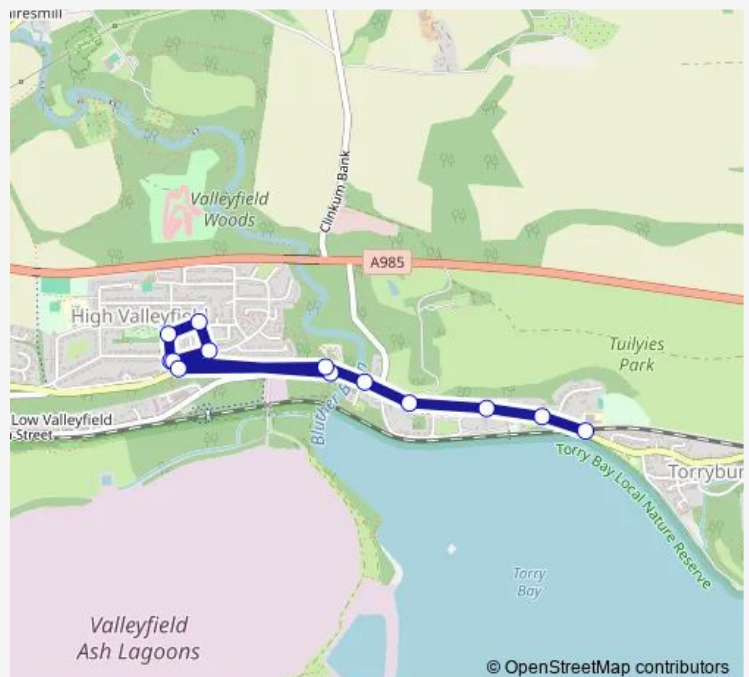

Health Centre

Chapel Street

Valleyfield Avenue

Newmills Bridge

Rosemill Court

Durham Terrace

Main Street

Tinian Crescent

### Route schedule

Newmills Bridge — Torryburn Primary School

Monday 08:33

Tuesday 08:33

Wednesday 08:33

Thursday 08:33

Friday 08:33

Saturday —

### Route info

Direction: Newmills Bridge

Stops: 13

Trip Duration: 0 hour 12 min

■ TB1 — Newmills - Culross Primary School

**Direction**

Torryburn Primary School — East Car Park

19 stops

## Route schedule

Torryburn Primary School — East Car Park

Monday 14:55

Tuesday 14:55

Wednesday 14:55

Thursday 14:55

Friday 14:55

Saturday —