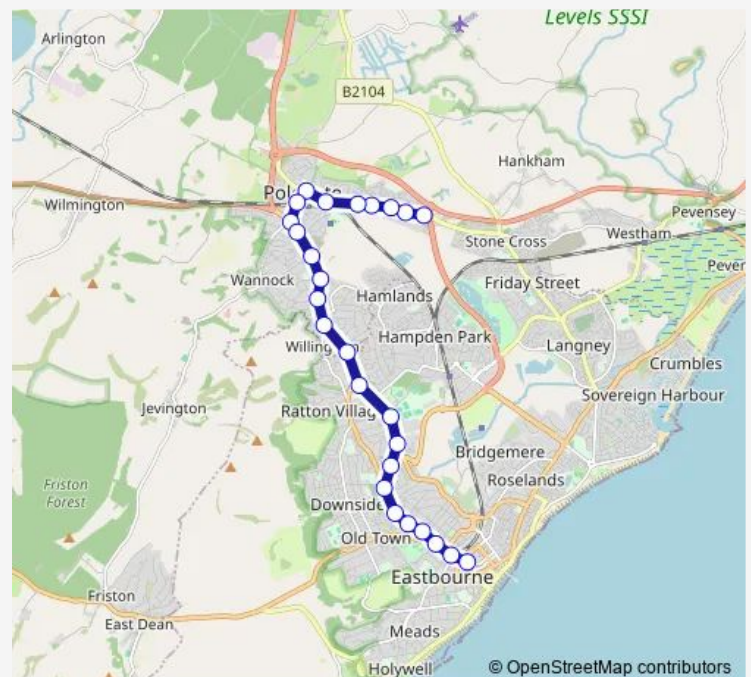

Broad Road end

Thurrock Close

The Triangle

Coopers Hill

Church Street

Woodland Avenue

Selmeston Road

District General Hospital

Thursday 06:15

Friday 06:15

Saturday —

Sunday —

Route info

Direction: Dittons Farm

Stops: 26

Trip Duration: 0 hour 25 min

■ 54A — Eastbourne - Uckfield

BusMaps

Moat Croft Road

Henleaze

Hartfield Road

Railway Station

Terminus Road

Direction

Gildredge Road — Railway Station

20 stops

[Open route schedule](#)

Gildredge Road

The Goffs

Henleaze

Moat Croft Road

Selwyn Road