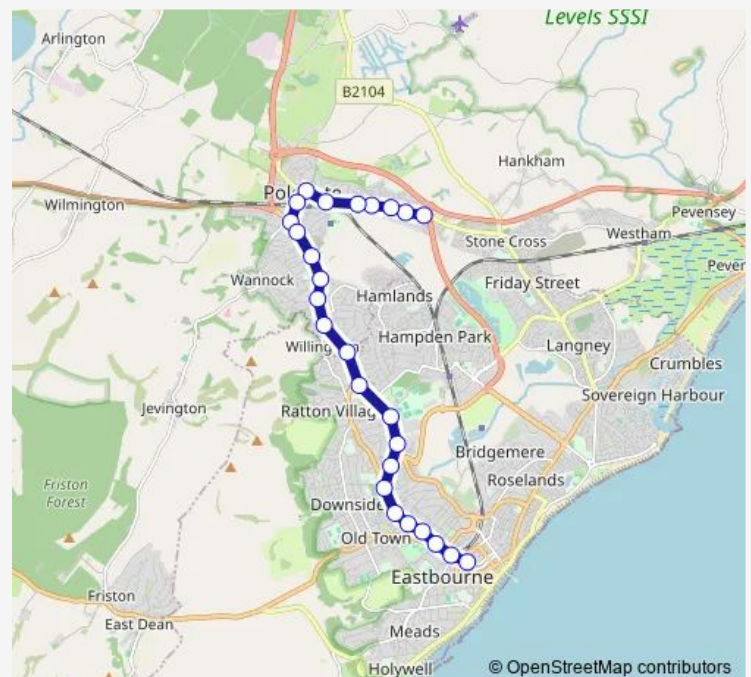

Thursday 06:15

Friday 06:15

Saturday —

Sunday —

Route info

Direction: Dittons Farm

Stops: 26

Trip Duration: 0 hour 25 min

■ 54A — Eastbourne - Uckfield

Moat Croft Road

Henleaze

Hartfield Road

Railway Station

Terminus Road

Direction

Gildredge Road — Railway Station

Rodmill Drive Top

Rutland Close

District General Hospital

Selmeston Road

Park Avenue

Woodland Avenue

Church Street

Coopers Hill

Monday 06:44

Tuesday 06:44

Wednesday 06:44

Thursday 06:44

Friday 06:44

Saturday —

Sunday —

Route info