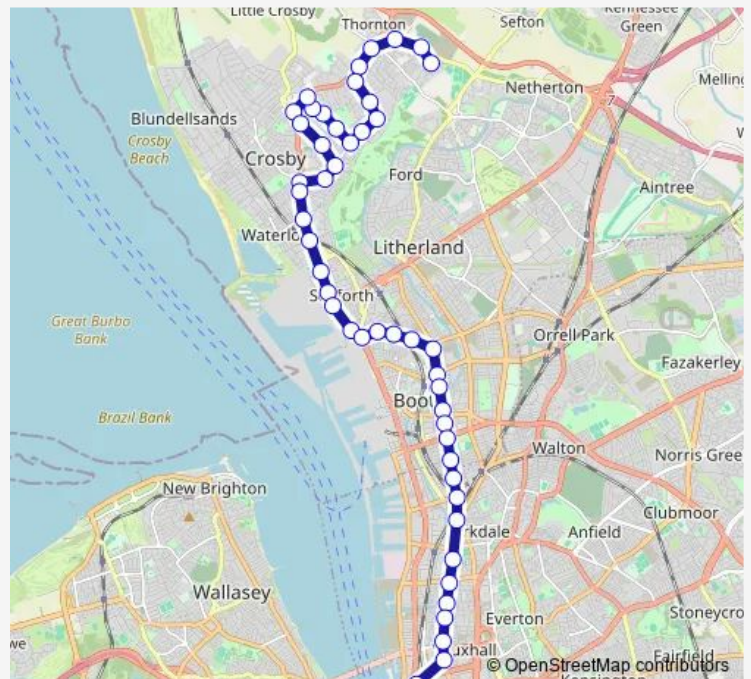

Bus 54A Runnells Lane / Masefield Road - Sir Thomas Street

[Go to website](#)

Direction

Masefield Road — Victoria Street

51 stops

[Open route schedule](#)

- Masefield Road
- Lydiate Park
- Calderdale Close
- Edge Lane
- Edgemoor Drive
- Millcroft
- Newborough Avenue
- Preston Way
- Eden Drive North
- Nazeby Avenue
- Moorgate Avenue
- Moorside Road
- Enfield Avenue
- The Bypass
- York Road
- Enfield Avenue
- Musker Street
- Derwent Road
- Queensway
- Milton Road
- Galloway Road

Route schedule

Masefield Road — Victoria Street

Monday	06:05-08:03
Tuesday	06:05-08:03
Wednesday	06:05-08:03
Thursday	06:05-08:03
Friday	06:05-08:03
Saturday	—
Sunday	—

Route info

Direction: Masefield Road

Stops: 51

Trip Duration: 1 hour 3 min

54A — Runnells Lane / Masefield Road - Sir Thomas Street

South Road

Sandringham Road

Parker Avenue

Riversdale Road

Elm Drive

Boundary Street

Gem Street

Tatlock Street

Eldon Street

Oriel Street

Old Leeds Street

Edmund Street

Moorfields Station