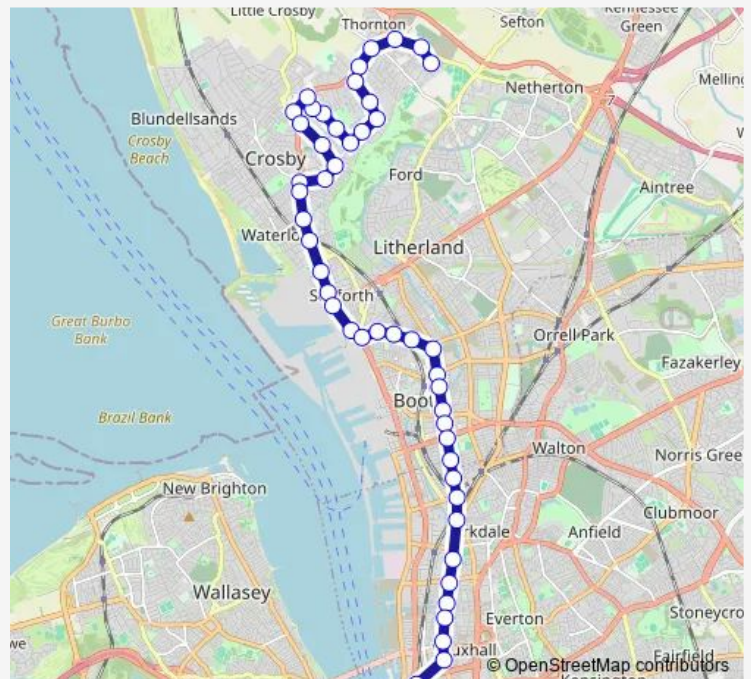

Bus 54A Runnells Lane / Masefield Road - Sir Thomas Street

[Go to website](#)

Direction

Masefield Road — Victoria Street

51 stops

[Open route schedule](#)

Masefield Road

Lydiate Park

Thursday 06:05-08:03

Friday 06:05-08:03

Saturday —

Sunday —

Route info

Direction: Masefield Road

Stops: 51

Trip Duration: 1 hour 6 min

54A — Runnells Lane / Masefield Road - Sir Thomas Street

South Road

Sandringham Road

Parker Avenue

Riversdale Road

Elm Drive

Seaforth Road

Bulwer Street

Tatlock Street

Eldon Street

Oriel Street

Old Leeds Street

Edmund Street

Moorfields Station

Victoria Street

54A Bus time schedules and route maps are available in an offline PDF at busmaps.com. Use the busmaps.com website to see live bus times, train schedule or subway schedule, and step-by-step directions for all public transit in Liverpool