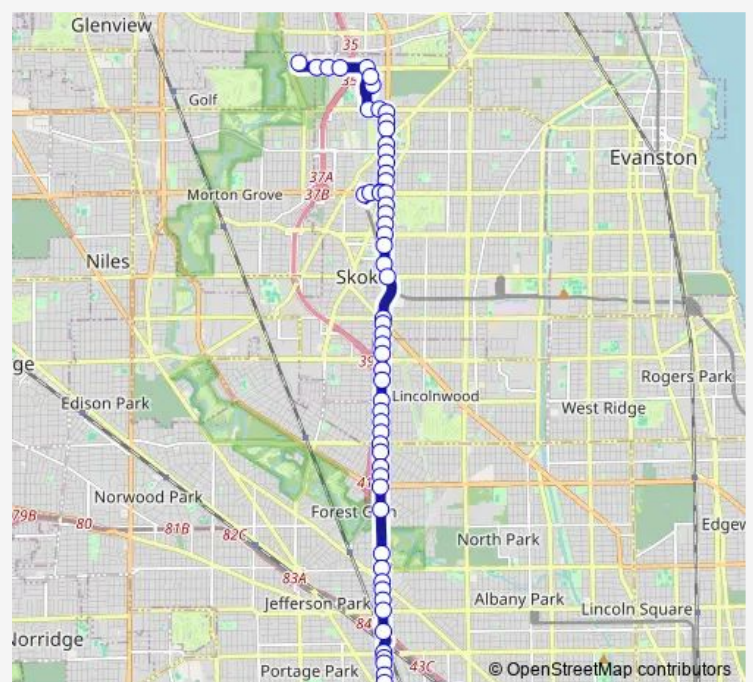

Skokie Yellow Line Station

Dempster & Bronx

Dempster & Niles Center

Route schedule

Old Orchard Rd & Skokie Court House — Irving Park & Keystone Terminal

Monday 06:30-18:37

Tuesday 06:30-18:37

Wednesday 06:30-18:37

Thursday 06:30-18:37

Friday 06:30-18:37

Saturday —

Sunday —

Route info

Direction: Old Orchard Rd & Skokie Court House

Stops: 66

Trip Duration: 0 hour 55 min

54A — North Cicero/Skokie Blvd.

Dempster & Skokie Blvd

Skokie Blvd & Crain

Skokie Blvd & Greenleaf

Skokie Blvd & Lee

Skokie Blvd & Main

Skokie Blvd & Madison

Oakton Yellow Line Station

Friday 06:00-17:45

Saturday —

Sunday —

Route info

Direction: Irving Park & Keystone Terminal

Stops: 66

Trip Duration: 0 hour 49 min

Cicero & Glenlake