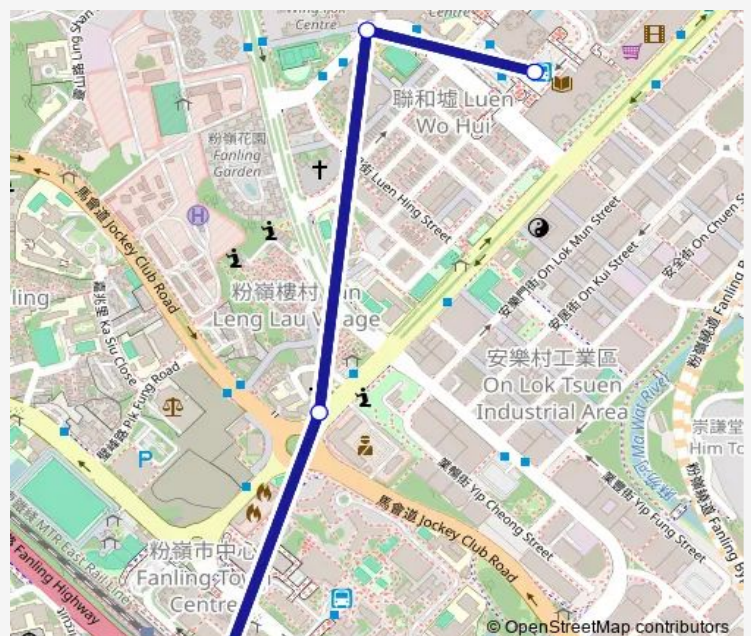

FANLING STATION ROAD, OUTSIDE FANLING STATION

### Route schedule

WO MUN STREET PUBLIC LIGHT BUS TERMINUS — FANLING STATION ROAD, OUTSIDE FANLING STATION

|           |             |
|-----------|-------------|
| Monday    | 05:30-08:40 |
| Tuesday   | 05:30-08:40 |
| Wednesday | 05:30-08:40 |
| Thursday  | 05:30-08:40 |
| Friday    | 05:30-08:40 |
| Saturday  | 05:30-08:40 |
| Sunday    | 05:30-08:40 |

### Route info

Direction: WO MUN STREET PUBLIC LIGHT BUS TERMINUS

Stops: 3

Trip Duration: 0 hour 4 min

### Route info

Direction: FANLING STATION ROAD, OUTSIDE FANLING STATION

Stops: 4

Trip Duration: 0 hour 7 min

54A Bus time schedules and route maps are available in an offline PDF at [busmaps.com](http://busmaps.com). Use the [busmaps.com](http://busmaps.com) website to see live bus times, train schedule or subway schedule, and step-by-step directions for all public transit in Tai Po