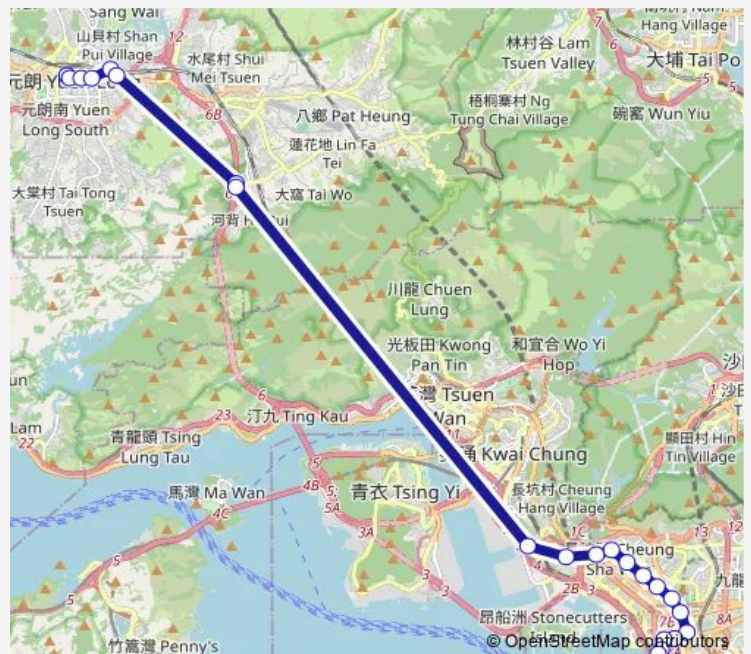

[Ctb] Cheung WAH Street, Cheung SHA WAN Road[[Kmb+Ctb] Cheung WAH Street/<Br>Cheung WAH Street, Cheung SHA WAN Road[[Kmb] Cheung WAH Street

[Ctb] Cheung SHA WAN Station, Cheung SHA WAN Road[[Kmb] UN Chau Estate

**Route schedule**

[Kmb] Yuen Long (West) BUS Terminus[[Lrtfeeder] Yuen Long West — [Kmb+Ctb] Mong KOK (Park Avenue) BUS Terminus/<Br>Park Avenue, HOI Wang Road[[Kmb] Mong KOK (Park Avenue) BUS Terminus

Monday	07:40-08:10
Tuesday	07:40-08:10
Wednesday	07:40-08:10
Thursday	07:40-08:10
Friday	07:40-08:10
Saturday	—
Sunday	—

**Route info**

Direction: [Kmb] Yuen Long (West) BUS Terminus[[Lrtfeeder] Yuen Long West

Stops: 22

Trip Duration: 1 hour 2 min

68X — Yuet Ping House Long Ping Estate - Mong KOK (Park Avenue) **BusMaps**

[Ctb] YEE KOK Court, Cheung SHA WAN Road[[Kmb] KIU  
Kiang Street Sham Shui Po

[Ctb] Sham Shui PO Station, Cheung SHA WAN  
Road[[Kmb] PEI HO Street Sham Shui Po