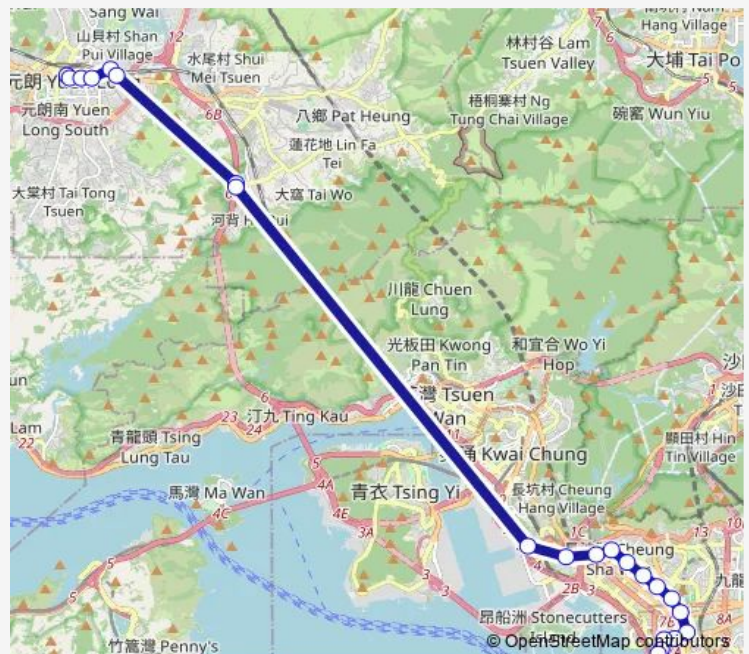

[Ctb] Cheung WAH Street, Cheung SHA WAN Road[[Kmb+Ctb] Cheung WAH Street/
Cheung WAH Street, Cheung SHA WAN Road[[Kmb] Cheung WAH Street

[Ctb] Cheung SHA WAN Station, Cheung SHA WAN Road[[Kmb] UN Chau Estate

Route info

Direction: [Kmb] Yuen Long (West) BUS Terminus[[Lrtfeeder] Yuen Long West

Stops: 22

Trip Duration: 1 hour 0 min

[Ctb] YEE KOK Court, Cheung SHA WAN Road[[Kmb] KIU
Kiang Street Sham Shui Po

[Ctb] Sham Shui PO Station, Cheung SHA WAN
Road[[Kmb] PEI HO Street Sham Shui Po