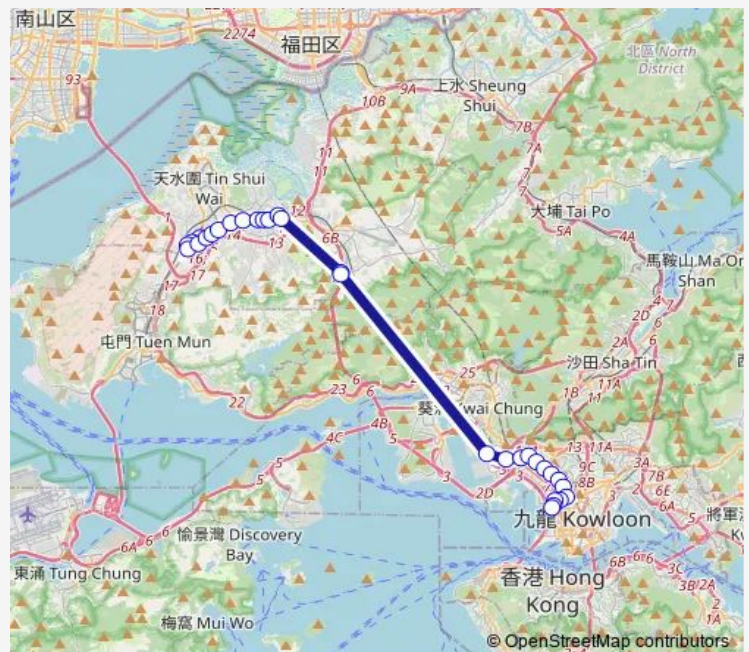

### Route info

Direction: [Kmb] Hung Shui KIU (Hung FUK Estate) BUS Terminus

Stops: 31

Trip Duration: 1 hour 15 min

[Kmb] Yoho Mall li|[Lrtfeeder] MTR Yuen Long Station  
(Near Long YAT Road)(LR Yuen Long Stop)|[Lwb] Yoho  
Mall li