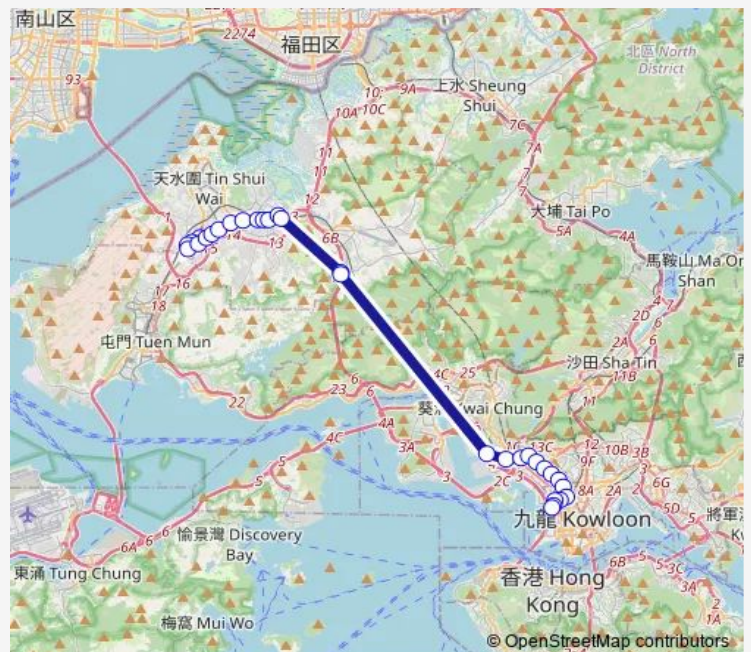

[Kmb] Hung Shui KIU (Hung FUK Estate) BUS Terminus

[Kmb] Hung Shui KIU TIN SAM Road

[Kmb] TIN Sum|[Lrtfeeder] TIN Sam

[Kmb] Rural Committee|[Lrtfeeder] Rural Committee

[Ctb] LR Hung Shui KIU Stop, Castle Peak Road|[Kmb] Hung Shui KIU Station|[Lrtfeeder] LR Hung Shui KIU Stop|[Lwb] Hung Shui KIU Station|[Nlb] Hung Shui KIU LRT Station

[Ctb] TAI TAO Tsuen, Castle Peak Road|[Kmb] TAI TAO Tsuen|[Nlb] TAI TAO Tsuen

[Ctb] FUI SHA Wai, Castle Peak Road|[Kmb] FUI SHA Wai|[Nlb] FUI SHA Wai

[Ctb] LR Tong Fong Tsuen Stop, Castle Peak Road|[Kmb] Tong Fong Tsuen Station|[Nlb] Tong Fong Tsuen LRT Station

[Ctb] Ping Shan, Castle Peak Road|[Kmb] Ping Shan|[Nlb] Ping Shan Tsuen LRT Station

[Kmb] Villa BY THE Park|[Nlb] Villa BY THE Park

[Kmb] HI LEE Path Yuen Long|[Nlb] HI LEE Path

[Kmb] Tung LOK Street Yuen Long|[Lrtfeeder] Yuen Long Landmark|[Lwb] Tung LOK Street Yuen Long|[Nlb] Tung LOK Street

[Kmb] KUK Ting Street Yuen Long|[Lwb] KUK Ting Street|[Nlb] KUK Ting Street

Route schedule

[Kmb] Hung Shui KIU (Hung FUK Estate) BUS Terminus — [Kmb+Ctb] Mong KOK (Park Avenue) BUS Terminus/
Park Avenue, HOI Wang Road|[Kmb] Mong KOK (Park Avenue) BUS Terminus

Monday	05:25-23:10
Tuesday	05:25-23:10
Wednesday	05:25-23:10
Thursday	05:25-23:10
Friday	05:25-23:10
Saturday	05:25-23:10
Sunday	05:25-23:10

Route info

Direction: [Kmb] Hung Shui KIU (Hung FUK Estate) BUS Terminus

Stops: 31

Trip Duration: 1 hour 18 min

■ 68X — Hung Shui KIU (Hung FUK Estate) - Mong KOK (Park Avenue) **BusMaps**