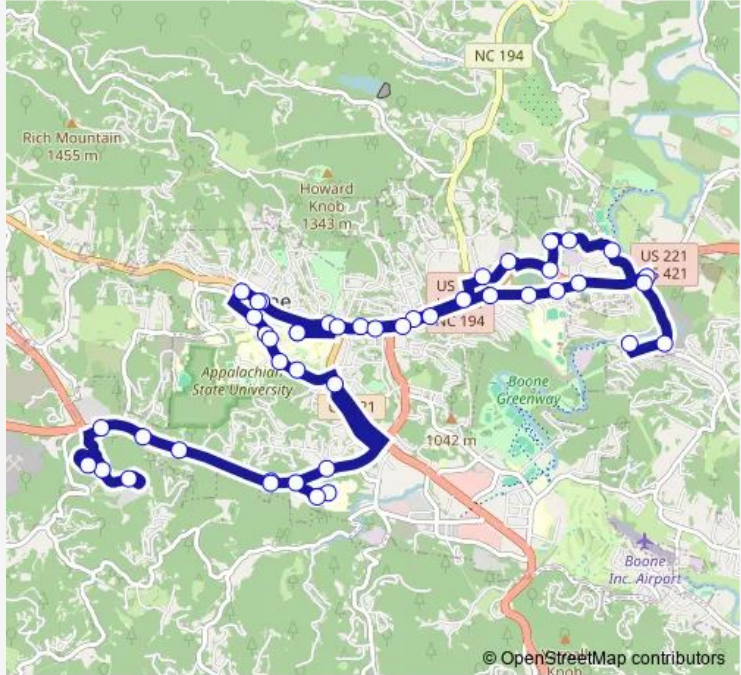

[Go to website](#)

Direction
 Hospitality House — Bamboo Rd / Kangaroo Express
 45 stops
[Open route schedule](#)

- Hospitality House
- Brookhollow Rd / Bamboo Rd
- Bamboo Rd / US 421
- Brookshire Park
- Mountaineer Village 1
- Mountaineer Village 2
- Yosef Dr / King St
- East Village
- Meadowhill Estates
- New Market
- King St / Farthing St
- Kingswood
- Earth Fare
- ASU College St Station
- King St / N Depot St
- ASU Schaefer Center
- ASU Garwood Hall
- ASU Convocation Center
- Casa Rustica
- NC 105 Crosswalk
- Cottages of Boone 1

Route schedule
 Hospitality House — Bamboo Rd / Kangaroo Express

Monday	06:53-21:38
Tuesday	06:53-21:38
Wednesday	06:53-21:38
Thursday	06:53-21:38
Friday	06:53-21:38
Saturday	08:21-17:18
Sunday	11:33-19:55

Route info
 Direction: Hospitality House
 Stops: 45
 Trip Duration: 1 hour 15 min

Cottages of Boone 2

Cottages of Boone 3

Poplar Grove Rd / NC 105

Highland Commons

Snaggy Mountain Blvd

Studio West

Highland Crossing

ASU NC 105 Lot 1

ASU NC 105 Lot 2

ASU Skywalk

ASU Peacock Traffic Light

Jimmy Smith Park

Water St / King St

King St / Depot St

ASU College St Station