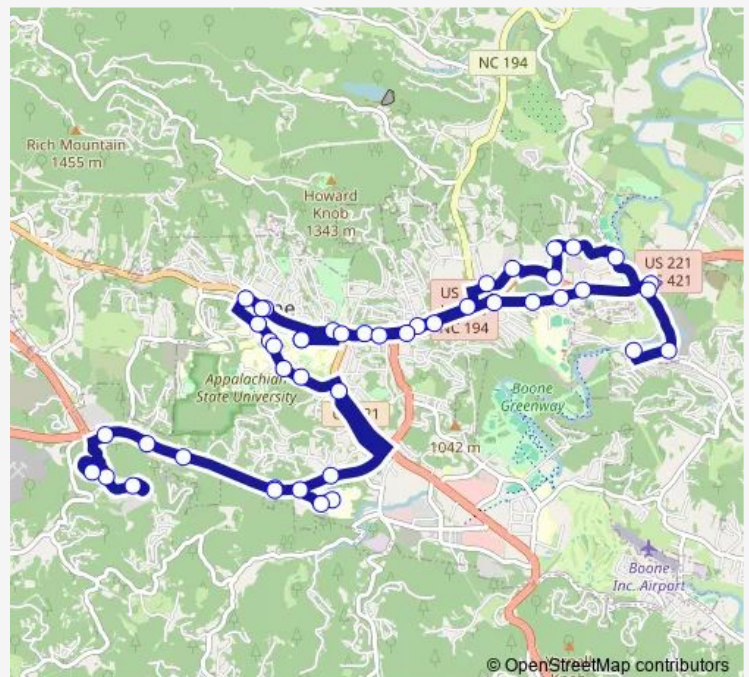

Saturday 08:21-17:18

Sunday 11:33-19:55

Route info

Direction: Hospitality House

Stops: 45

Trip Duration: 1 hour 15 min

Green Night

Cottages of Boone 2

ASU Skywalk

ASU Peacock Traffic Light

Jimmy Smith Park

Water St / King St

King St / Depot St

ASU College St Station

Dan'l Boone Inn

King St / Hillside Dr