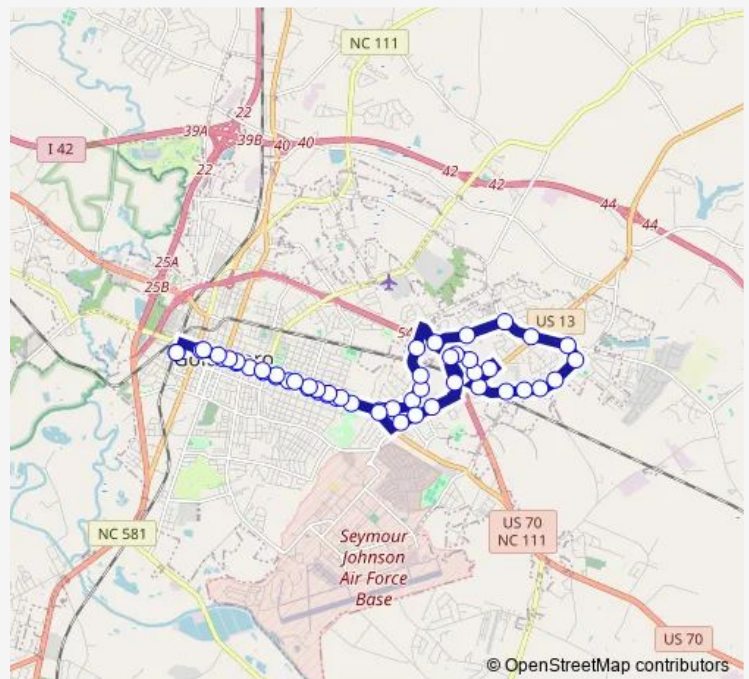

**Direction**  
 Transfer Center — Transfer Center

52 stops

[Open route schedule](#)

- Transfer Center
- Ash @ James (Ob)
- Ash @ Williams (Hardees)
- Ash @ Kornegay (Ob)
- Ash @ Leslie
- Ash @ Herman (DSS) (Ob)
- Ash @ Jackson (Library) (Ob)
- Ash @ Audubon
- Ash @ Jefferson (Ob)
- Ash @ 1700 Ash
- Ash @ Food Lion (Ob)
- Ash @ Claiborne
- Ash @ Stoney Creek Park
- Spence @ Southern Bank
- Spence @ Burger King
- Spence @ Cashwell
- Spence @ Precision Tune
- Spence @ Briarcliff
- Spence @ Walmart
- North Park @ Outback
- Harding @ Tonya

Route schedule  
 Transfer Center — Transfer Center

Monday	05:30-18:30
Tuesday	05:30-18:30
Wednesday	05:30-18:30
Thursday	05:30-18:30
Friday	05:30-18:30
Saturday	09:30-18:30
Sunday	—

Route info

Direction: Transfer Center

Stops: 52

Trip Duration: 0 hour 55 min

Blue — Blue Route

Harding @ New Hope

New Hope @ Berkley

New Hope @ Hines

Central Heights @ Fire Station #5

Central Heights @ Sanborn