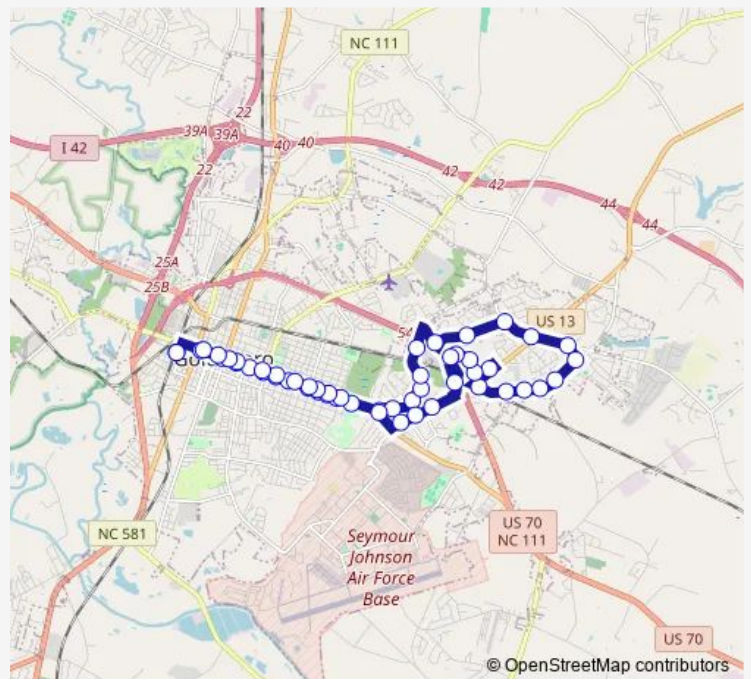

Bus Blue Blue Route

[Go to website](#)

Direction
 Transfer Center — Transfer Center

52 stops

[Open route schedule](#)

- Transfer Center
- Ash @ James (Ob)
- Ash @ Williams (Hardees)
- Ash @ Kornegay (Ob)
- Ash @ Leslie
- Ash @ Herman (DSS) (Ob)
- Ash @ Jackson (Library) (Ob)
- Ash @ Audubon
- Ash @ Jefferson (Ob)
- Ash @ 1700 Ash
- Ash @ Food Lion (Ob)
- Ash @ Claiborne
- Ash @ Stoney Creek Park
- Spence @ Southern Bank
- Spence @ Burger King
- Spence @ Cashwell
- Spence @ Precision Tune
- Spence @ Briarcliff
- Spence @ Walmart
- North Park @ Outback
- Harding @ Tonya

Route schedule

Transfer Center — Transfer Center

Monday	05:30-18:30
Tuesday	05:30-18:30
Wednesday	05:30-18:30
Thursday	05:30-18:30
Friday	05:30-18:30
Saturday	09:30-18:30
Sunday	—

Route info

Direction: Transfer Center

Stops: 52

Trip Duration: 0 hour 55 min

Harding @ New Hope

New Hope @ Berkley

New Hope @ Hines

Central Heights @ Fire Station #5

Central Heights @ Sanborn

Central Heights @ Bryon