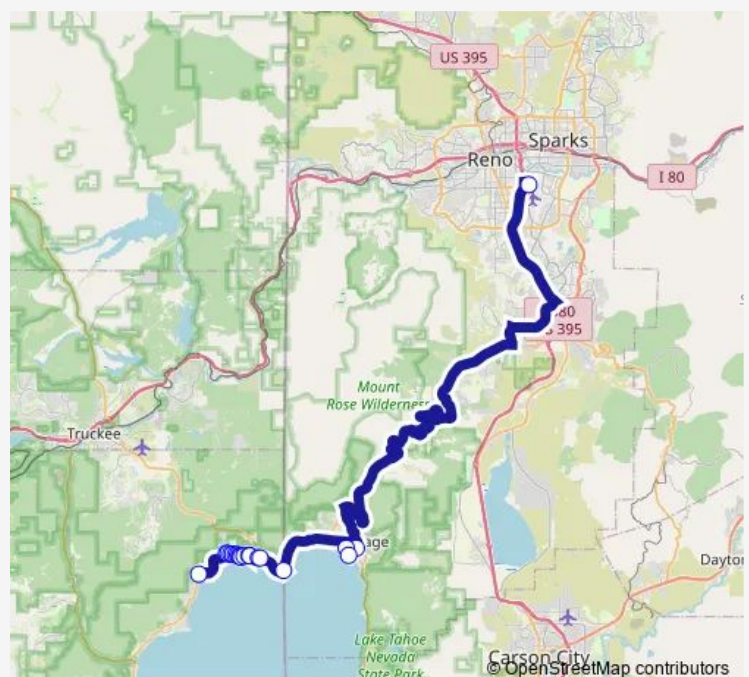

Edgelake Beach Club

Ferraris Crown Motel Kings Beach

Hwy 28 at KB State Beach

Tahoe Biltmore Lodge & Casino

Parkside Inn

Incline Village Recreation Center

Lakeshore Dr at Country Club Dr (Hyatt) - Depart

Reno Tahoe International Airport

### Route schedule

Hwy 28 at Center St — Reno Tahoe International Airport

Monday 06:25-12:10

Tuesday 06:25-12:10

Wednesday 06:25-12:10

Thursday 06:25-12:10

Friday 06:25-12:10

Saturday 06:25-12:10

### Route info

Direction: Hwy 28 at Center St

Stops: 20

Trip Duration: 1 hour 45 min

Blue — Carnelian Bay Tahoe Vista, Kings Beach, Crystal Bay, Incline Village **BusMaps**

## Direction

Reno Tahoe International Airport — Hwy 28 at Center St

20 stops

[Open route schedule](#)

Reno Tahoe International Airport

Lakeshore Dr at Country Club Dr (Hyatt) - Depart

Incline Village Recreation Center