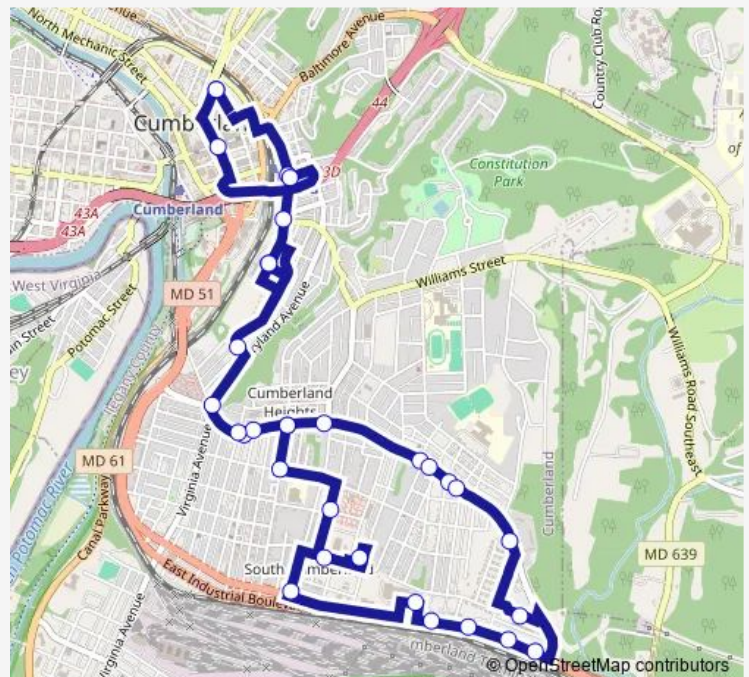

Cascades

Route schedule

Rose's — Rose's

Monday 08:00-16:00

Tuesday 08:00-16:00

Wednesday 08:00-16:00

Thursday 08:00-16:00

Friday 08:00-16:00

Saturday —

Sunday —

Route info

Direction: Rose's

Stops: 32

Trip Duration: 0 hour 30 min

Blue — White Oaks / Willowbrook Rd

Mountain View Apartments

Second St & Memorial Ave (Jane Fraizer/ Archway Station)

First St & South St

Oldtown Rd & South St

Oldtown Rd & Race St

Oldtown Rd & Grand Ave

Oldtown Rd & Maryland Ave

Martin's Cumberland

Park St & Central Ave

Centre St & Baltimore St

Rose's

Direction

Rose's — Rose's

18 stops

[Open route schedule](#)

Rose's

Centre St & Baltimore St