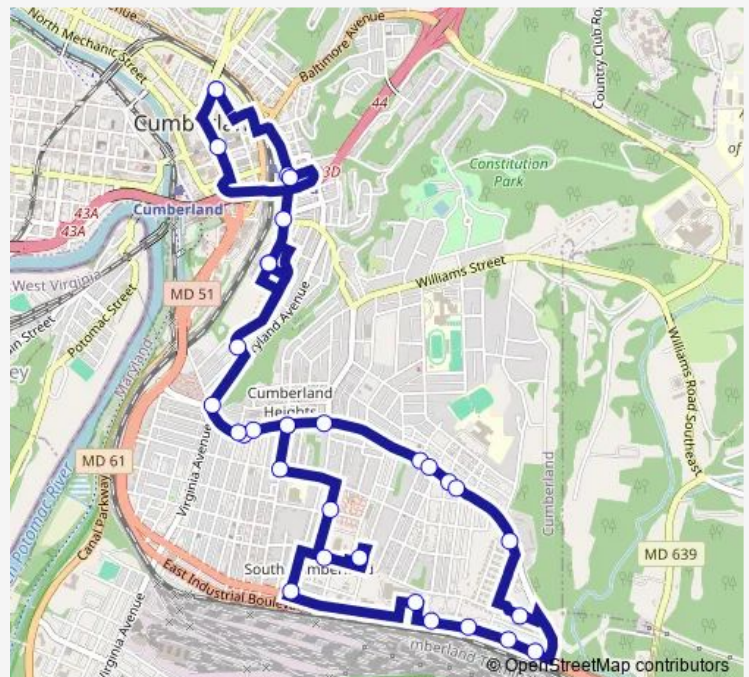

### Direction

Rose's — Rose's

32 stops

[Open route schedule](#)

- Rose's
- Cumberland Post Office
- Chick-fil-A
- Martin's Cumberland
- Patrick's Pub
- Oldtown Rd & Grand Ave
- Oldtown Rd & South St
- Oldtown Rd & Louisiana Ave
- Oldtown Rd & Maple St
- Circle K
- Oldtown Rd & Utah Ave (Brad's Oldtown Rd Pharmacy)
- Oscar's Restaurant
- Opposite Oldtowne Manor
- White Oaks Plaza (Big Lots)
- Naylor's True Value
- Dairy Queen
- Burger King
- South Cumberland Pharmacy
- South Cumberland Marketplace (Save-A-Lot)
- Industrial Blvd & Wempe Dr
- Cascades

### Route schedule

Rose's — Rose's

Monday	08:00-16:00
Tuesday	08:00-16:00
Wednesday	08:00-16:00
Thursday	08:00-16:00
Friday	08:00-16:00
Saturday	—
Sunday	—

### Route info

Direction: Rose's

Stops: 32

Trip Duration: 0 hour 30 min

Blue — White Oaks / Willowbrook Rd

Mountain View Apartments

Second St & Memorial Ave (Jane Fraizer/ Archway Station)

First St & South St

## Direction

Rose's — Rose's

18 stops

[Open route schedule](#)

Rose's

Centre St & Baltimore St

Adams Family Funeral Home

Decatur St & Fulton St