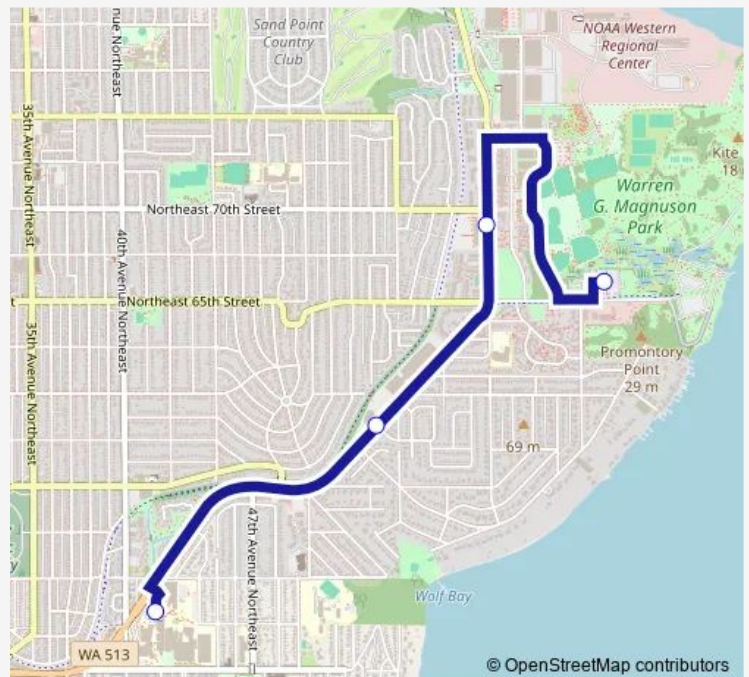

### Direction

Helen Ln / River Circle — Magnuson Park

4 stops

[Open route schedule](#)

Helen Ln / River Circle

Splc On Street Nb

70th & Spw

Magnuson Park

### Route schedule

Helen Ln / River Circle — Magnuson Park

Monday 05:27-21:10

Tuesday 05:27-21:10

Wednesday 05:27-21:10

Thursday 05:27-21:10

Friday 05:27-21:10

Saturday —

### Route info

Direction: Helen Ln / River Circle

Stops: 4

Trip Duration: 0 hour 12 min

Blue

**Direction**

Magnuson Park — Helen Ln / River Circle

4 stops

[Open route schedule](#)

Magnuson Park

70th &amp; Spw

Splc On Street Sb

Helen Ln / River Circle