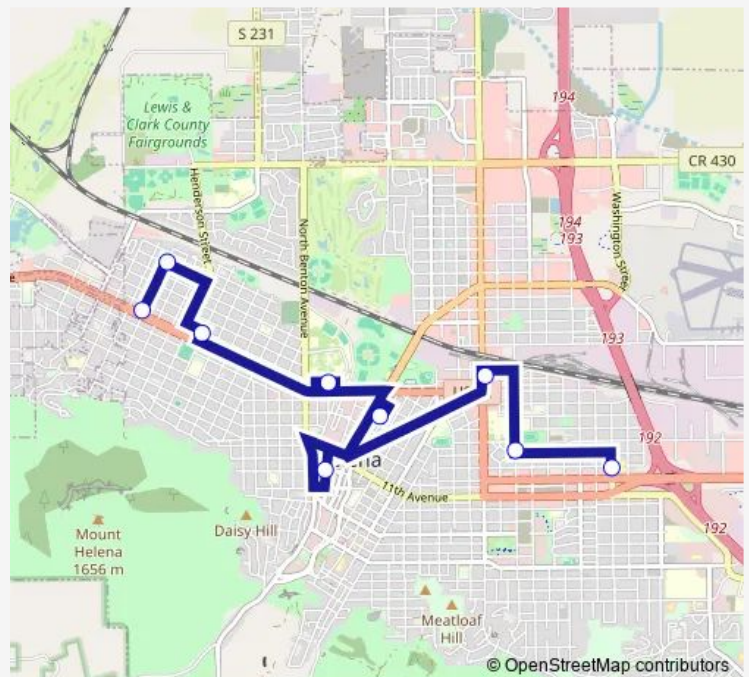

Direction

Glendale & Euclid St. — Wal-Mart

9 stops

[Open route schedule](#)

Glendale & Euclid St.

1200 Blk Grant St.

Madison Ave & Euclid St

Unit Blk 14th St.

Fuller & Placer

Capital Transit Center

Roberts & Butte

Pureview Health Center

Wal-Mart

Route schedule

Glendale & Euclid St. — Wal-Mart

Monday 06:51-16:51

Tuesday 06:51-16:51

Wednesday 06:51-16:51

Thursday 06:51-16:51

Friday 06:51-16:51

Saturday —

Sunday —

Route info

Direction: Glendale & Euclid St.

Stops: 9

Trip Duration: 0 hour 29 min

Direction

Butte & Fee St. — Glendale & Euclid St.

9 stops

[Open route schedule](#)

Butte & Fee St.

Roberts & Missoula