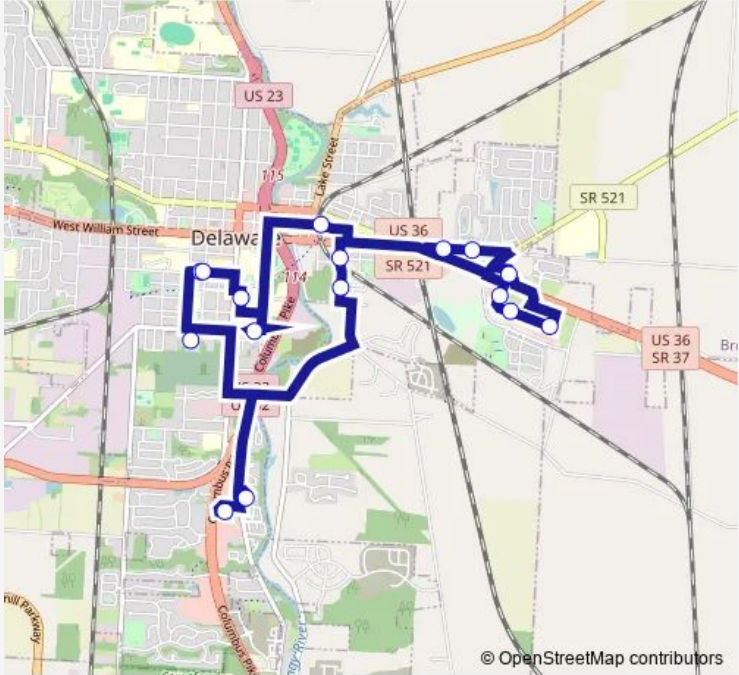

[Go to website](#)

Direction
 Data Hub-Start-Park Ave. — Data Hub-End-Park Ave.
 16 stops
[Open route schedule](#)

- Data Hub-Start-Park Ave.
- 300 Chelsea St.
- Goodwill Delaware Square
- Stratford Park Apartments @ mailboxes
- Cheshire St. @ Vine St.
- Cheshire St. @ Rheem St.
- Community Action on Bowtown Rd.
- 824 Bowtown Rd. @ the road
- AAA Travel Agency Glenwood Commons
- Kohl's Glenwood Commons
- Meijer Glenwood Commons
- Aldi Grocery Sunbury Rd.
- Potter St. @ E. Winter St.
- 250 S. Henry St. @ the door
- Family Dollar S. Sandusky St.
- Data Hub-End-Park Ave.

Route schedule
 Data Hub-Start-Park Ave. — Data Hub-End-Park Ave.

Monday	07:30-16:30
Tuesday	07:30-16:30
Wednesday	07:30-16:30
Thursday	07:30-16:30
Friday	07:30-16:30
Saturday	—
Sunday	—

Route info
 Direction: Data Hub-Start-Park Ave.
 Stops: 16
 Trip Duration: 0 hour 45 min

Blue Bus time schedules and route maps are available in an offline PDF at busmaps.com. Use the busmaps.com website to see live bus times, train schedule or subway schedule, and step-by-step directions for all public transit in

The schedule is provided in the local timezone. Times with "(+1)" indicate departures on the next day.

PDF file created on 2025-01-16

2024 BusMaps.com - All Rights Reserved