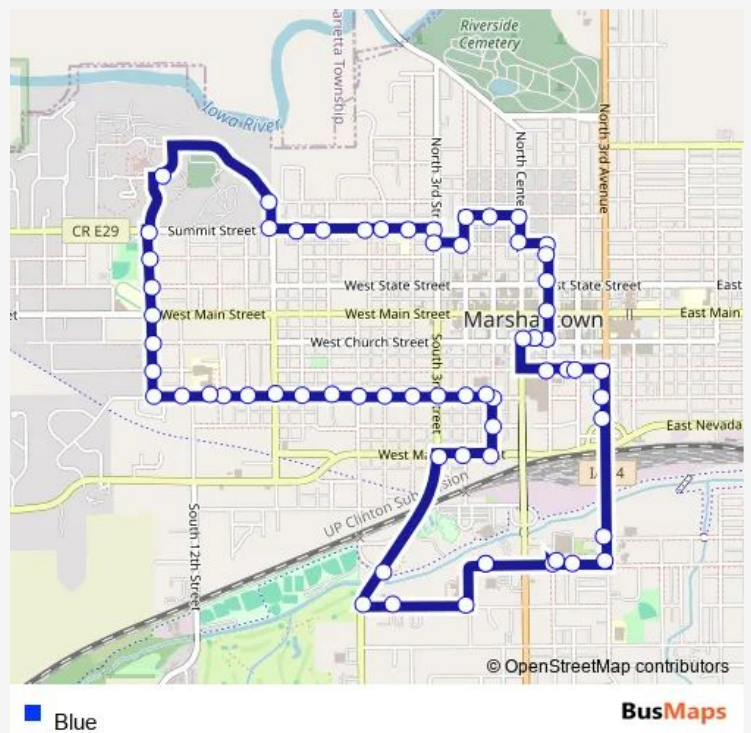

Kwik Star

3rd St & Madison St

W. Madison St./S. 2nd St.

W. Madison St./S. 1st. St.

W. Nevada St./S. 1st. St.

W. Boone St/S. 1st. St.

Library - Boone St. & 2nd St.

W. Boone St/S. 2nd St.

Lowe's Flowers

W. Boone St/S. 4th St.

S. 5th St./W. Boone St.

W. Boone St/S. 6th St.

Boone St. & 7th St.

W. Boone St/S. 8th St.

Boone St. & 9th St.

W. Boone St/S. 10th St.

### Route schedule

Marshalltown Arts & Civic Center (Macc) — Marshalltown Arts & Civic Center (Macc)

Monday	09:00-16:00
Tuesday	09:00-16:00
Wednesday	09:00-16:00
Thursday	09:00-16:00
Friday	09:00-16:00
Saturday	—
Sunday	—

### Route info

Direction: Marshalltown Arts & Civic Center (Macc)

Stops: 64

Trip Duration: 0 hour 30 min

Miller Middle School

Vance

W. Boone St./S. 13th St.

W. Linn St./S. 13th St.