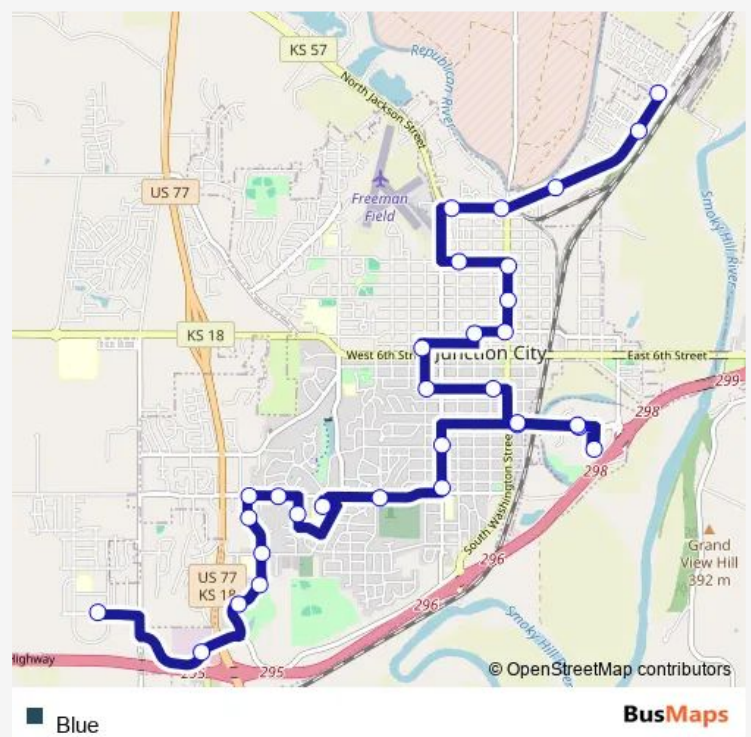

Walmart

Aldi

Cvs

3rd & Jefferson

3rd & Webster

Dillons

Route schedule

Spring Valley — Grant & Deerfield

Monday	06:30-16:30
Tuesday	06:30-16:30
Wednesday	06:30-16:30
Thursday	06:30-16:30
Friday	06:30-16:30
Saturday	—
Sunday	—

Route info

Direction: Spring Valley

Stops: 31

Trip Duration: 0 hour 43 min

Library

8th & Washington

Tuesday 07:30-17:30

Wednesday 07:30-17:30

Thursday 07:30-17:30

Friday 07:30-17:30

Saturday —

Sunday —

Route info

Direction: Grant & Deerfield

Stops: 34

Trip Duration: 0 hour 50 min

Brookdale

Caroline and St. Mary's

Bluffs North

Bluffs South

Footlocker

Old 40 E