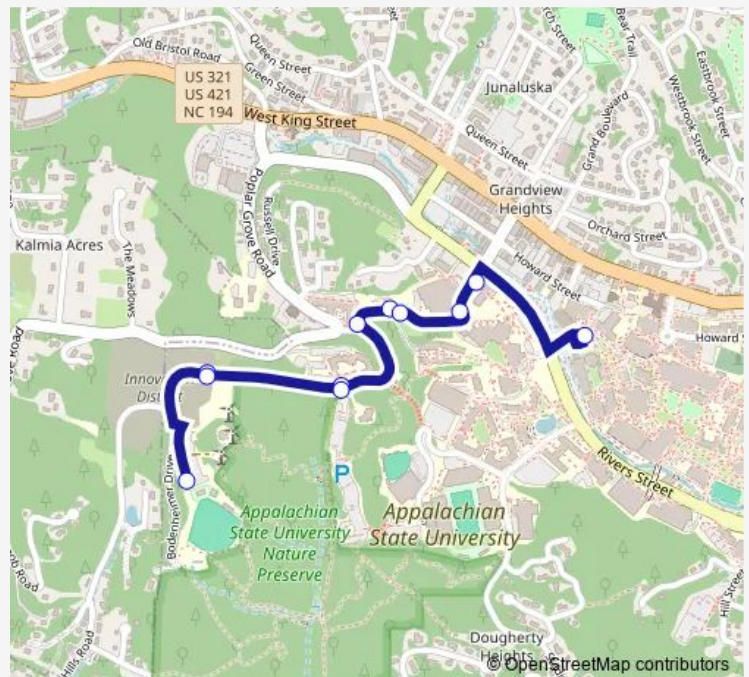

Direction

ASU Peacock Traffic Circle — ASU Walker Hall / Bodenheimer Dr

11 stops

[Open route schedule](#)

ASU Peacock Traffic Circle

ASU Src

ASU Living Learning Center (up)

ASU Mountaineer Hall

ASU Appalachian Heights

Top of Bodenheimer (up)

South Lot / Baseball Stadium

Top of Bodenheimer (down)

Greenwood Lot

ASU Living Learning Center (down)

ASU Walker Hall / Bodenheimer Dr

Route schedule

ASU Peacock Traffic Circle — ASU Walker Hall / Bodenheimer Dr

Monday	06:40-18:02
Tuesday	06:40-18:02
Wednesday	06:40-18:02
Thursday	06:40-18:02
Friday	06:40-18:02
Saturday	—
Sunday	—

Route info

Direction: ASU Peacock Traffic Circle

Stops: 11

Trip Duration: 0 hour 15 min

Blue Bus time schedules and route maps are available in an offline PDF at busmaps.com. Use the busmaps.com website to see live bus times, train schedule or subway schedule, and step-by-step directions for all public transit in Boone