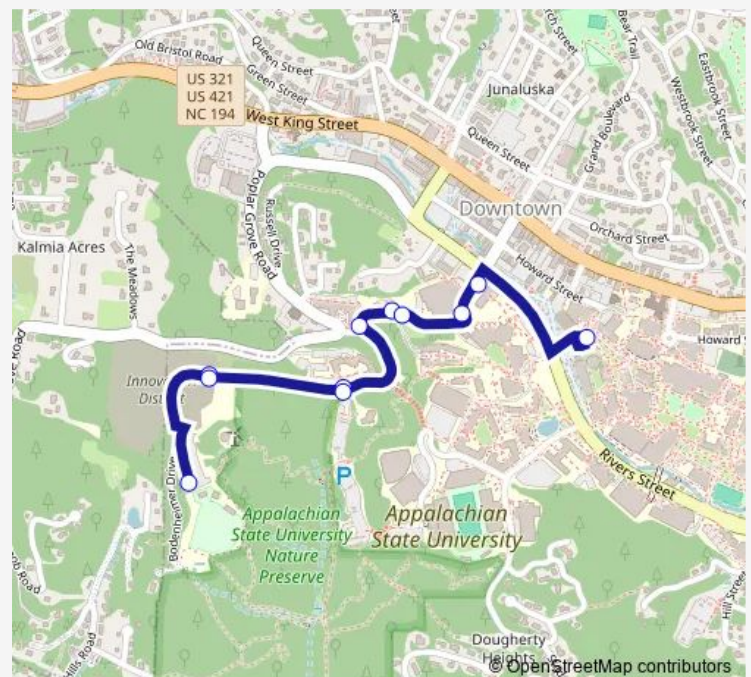

Direction

ASU Peacock Traffic Circle — ASU Walker Hall / Bodenheimer Dr

11 stops

[Open route schedule](#)

ASU Peacock Traffic Circle

ASU Src

ASU Living Learning Center (up)

ASU Mountaineer Hall

ASU Appalachian Heights

Top of Bodenheimer (up)

South Lot / Baseball Stadium

Top of Bodenheimer (down)

Greenwood Lot

ASU Living Learning Center (down)

ASU Walker Hall / Bodenheimer Dr

Route schedule

ASU Peacock Traffic Circle — ASU Walker Hall / Bodenheimer Dr

| | |
|-----------|-------------|
| Monday | 06:40-18:02 |
| Tuesday | 06:40-18:02 |
| Wednesday | 06:40-18:02 |
| Thursday | 06:40-18:02 |
| Friday | 06:40-18:02 |
| Saturday | — |
| Sunday | — |

Route info

Direction: ASU Peacock Traffic Circle

Stops: 11

Trip Duration: 0 hour 15 min

Blue Bus time schedules and route maps are available in an offline PDF at busmaps.com. Use the busmaps.com website to see live bus times, train schedule or subway schedule, and step-by-step directions for all public transit in Boone