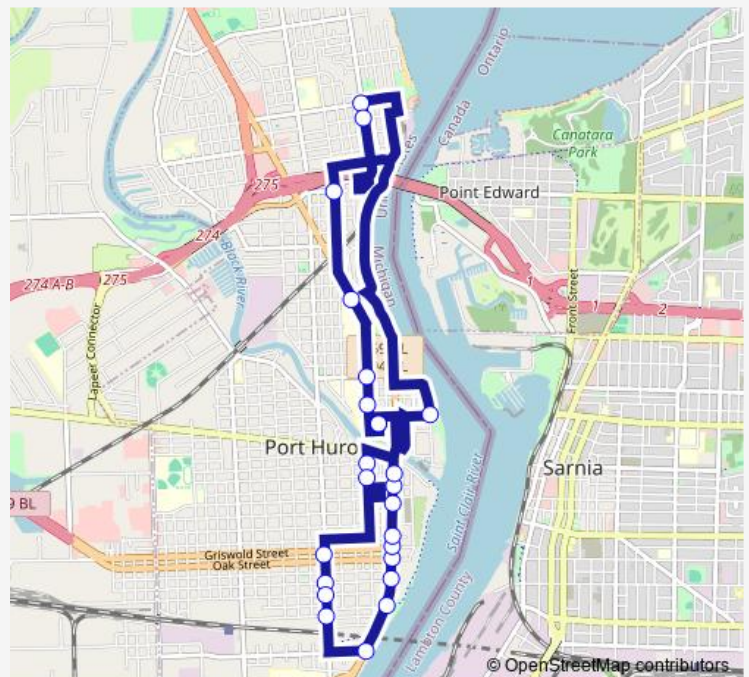

Bus Blue Water Trolley

[Go to website](#)

Direction

Downtown Transfer Center — Downtown Transfer Center

24 stops

[Open route schedule](#)

Downtown Transfer Center

7th St/ Howard St

Gratiot Ave/ Riverview St

Stone St/ Harker St

Pine Grove & Hospital

Route schedule

Downtown Transfer Center — Downtown Transfer Center

Monday 12:00-16:00

Tuesday 12:00-16:00

Wednesday 12:00-16:00

Thursday 12:00-16:00

Friday 12:00-16:00

Saturday 12:00-16:00

Sunday —

Route info

Direction: Downtown Transfer Center

Stops: 24

Trip Duration: 1 hour 0 min

Blue — Water Trolley

Glenwood Ave/ Erie St

Erie St/ Bard St - Shelter @ Sc4

Downtown Transfer Center

Blue Bus time schedules and route maps are available in an offline PDF at busmaps.com. Use the busmaps.com website to see live bus times, train schedule or subway schedule, and step-by-step directions for all public transit in Port Huron