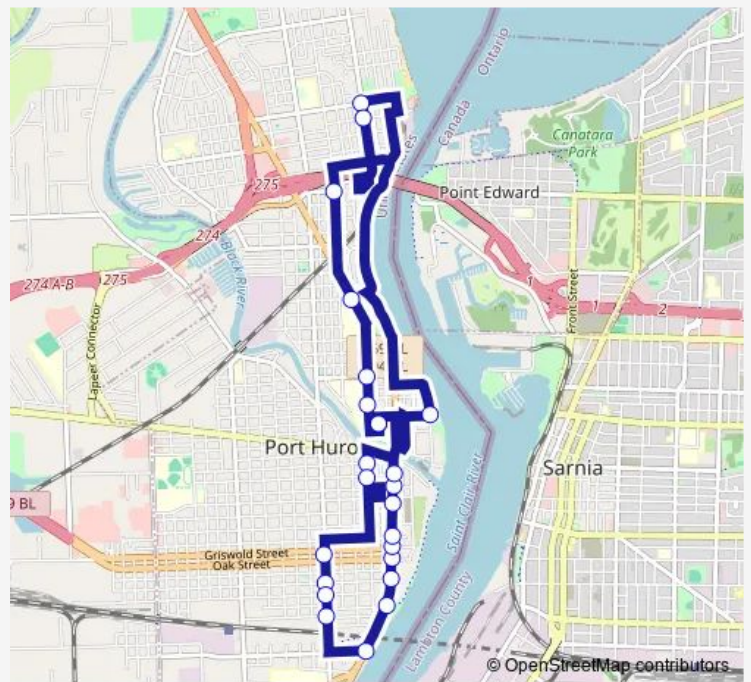

Bus Blue Water Trolley

[Go to website](#)

Direction
 Downtown Transfer Center — Downtown Transfer Center
 24 stops
[Open route schedule](#)

- Downtown Transfer Center
- 7th St/ Howard St
- 7th St/ Pine St
- 10th St/ Griswold St - Shelter @ Walgreen's
- 10th St/ Minnie St
- 10th St/ Bancroft St
- 10th St/ Cedar St
- Military St/ Beard St @ Bean Dock
- Military St/ Tunnel St
- Military St/ Minnie St
- Military St/ Oak St
- Military St/ Griswold St
- Military St/ White St
- Military St/ Union St @ Dairy Queen
- Military St/ Wall St
- Military St/ Pine St
- Mcmorran Blvd/ Merchant St @ Moc
- Gratiot Ave/ Garfield St
- Gratiot Ave/ Riverview St
- Stone St/ Harker St
- Pine Grove & Hospital

Route schedule
 Downtown Transfer Center — Downtown Transfer Center

Monday	12:00-16:00
Tuesday	12:00-16:00
Wednesday	12:00-16:00
Thursday	12:00-16:00
Friday	12:00-16:00
Saturday	12:00-16:00
Sunday	—

Route info
 Direction: Downtown Transfer Center
 Stops: 24
 Trip Duration: 1 hour 0 min

Blue — Water Trolley **BusMaps**

Glenwood Ave/ Erie St

Erie St/ Bard St - Shelter @ Sc4

Downtown Transfer Center

Blue Bus time schedules and route maps are available in an offline PDF at busmaps.com. Use the busmaps.com website to see live bus times, train schedule or subway schedule, and step-by-step directions for all public transit in Port Huron