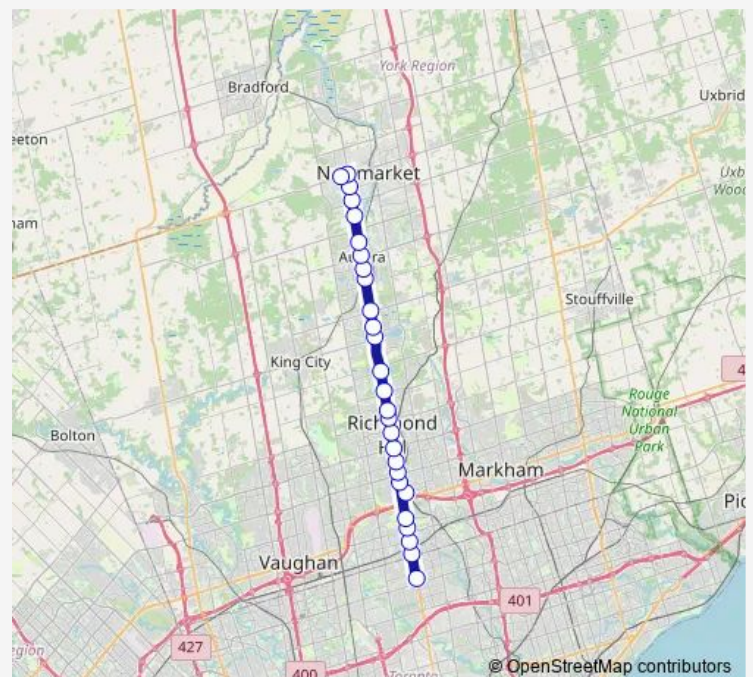

Yonge / Savage

Yonge / Orchard Heights

Yonge / Wellington

Yonge / Golf Links

Yonge / Henderson

Yonge / Bloomington

Yonge ST / Regatta Av

Yonge / King

Yonge / Jefferson Sdrd

Yonge / 19th-Gamble

Yonge / Bernard

Yonge / Elgin Mills

Yonge / Crosby

Yonge / Major Mackenzie

Yonge / Weldrick

Yonge / 16th-Carrville

Yonge / Bantry-Scott

Route schedule

Newmarket Terminal Platform 9 — Finch GO BUS Terminal Platform 2

Monday	04:39-00:15 ⁺¹
Tuesday	04:39-23:45
Wednesday	04:39-23:45
Thursday	04:39-23:45
Friday	04:39-00:15 ⁺¹
Saturday	06:00-23:49
Sunday	07:16-00:15 ⁺¹

Route info

Direction: Newmarket Terminal Platform 9

Stops: 27

Trip Duration: 1 hour 23 min

blue — Viva Blue

Richmond Hill Centre Platform 3

Yonge / Royal Orchard

Yonge / Centre