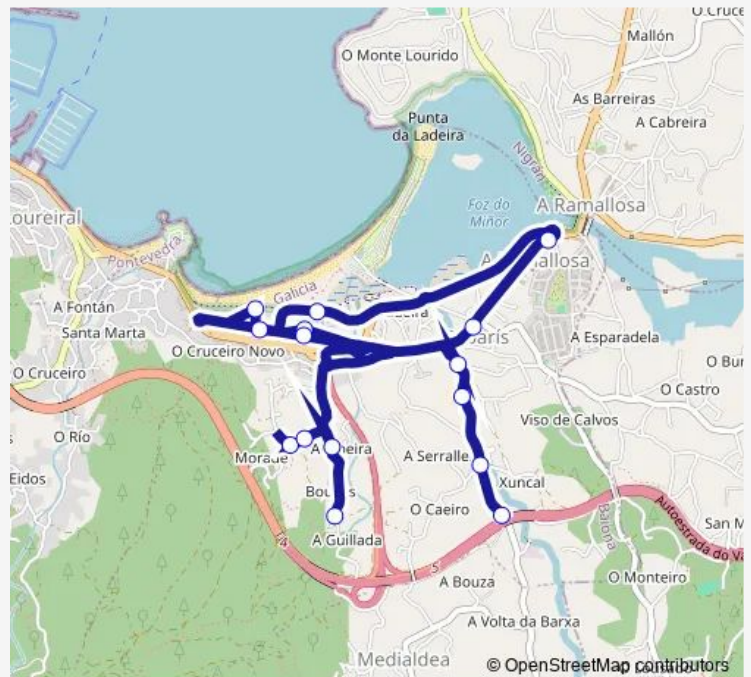

Parada Diante DO Ceip De

Urbaniz. Ponte Romana

Areas 46

Areas 18 (Fonte)

Areas 2 (Ladeira)

Escola Areal

Outeiro 2 (Cruce Autopis

Riveira (Cruce)

Tuesday 14:05-14:25

Wednesday 14:05-14:25

Thursday —

Friday 14:05-14:25

Saturday —

Sunday —

Route info

Direction: CEP de Sabarís

Stops: 15

Trip Duration: 0 hour 31 min

XG883046 — CEP DE Sabarís-EEI O Areal-Caeiro

Direction

Caeiro — CEP de Sabarís

15 stops

[Open route schedule](#)

Caeiro

Monday 08:26-08:46

Tuesday 08:26-08:46

Wednesday 08:26-08:46

Thursday —

Friday 08:26-08:46

Saturday —

Sunday —

Route info