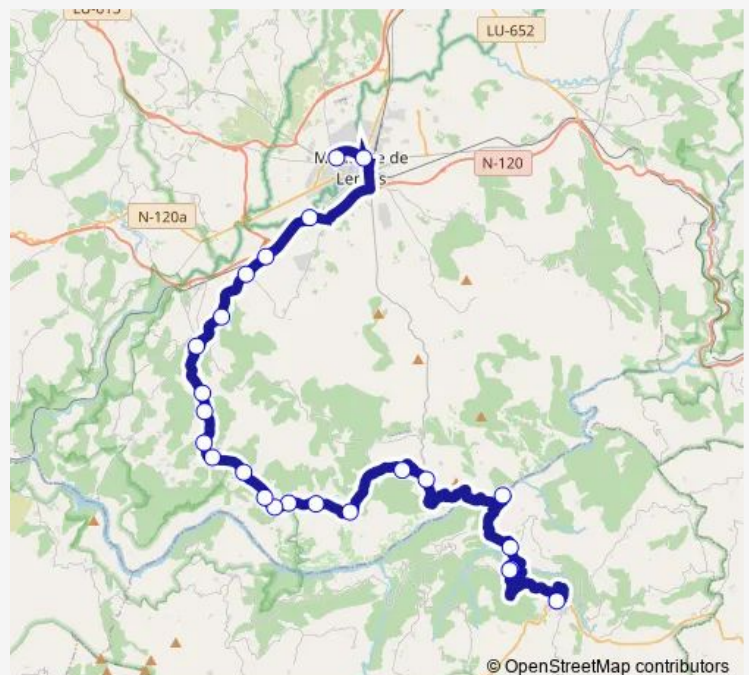

Pista DE Bulso

Barreiros

Barantes (Marquesiña)

Santa Marta

A Carqueixa

Froxán

Sober

Telleiros (Pobo)

Friday 09:30

Saturday —

Sunday —

Route info

Direction: Castro Caldelas

Stops: 24

Trip Duration: 0 hour 55 min

■ XG645001 — Castro Caldelas-Hospital Monforte de Lemos

A Carqueixa

Santa Marta

Barantes (Marquesiña)

Barreiros

Pista DE Bulso

Pinol

Gandaras

Lobios

Sunday —

Route info

Direction: Hospital Monforte DE Lemo

Stops: 24

Trip Duration: 0 hour 55 min

XG645001 Bus time schedules and route maps are available in an offline PDF at busmaps.com. Use the busmaps.com website to see live bus times, train schedule or subway schedule, and step-by-step directions for all public transit in Sober