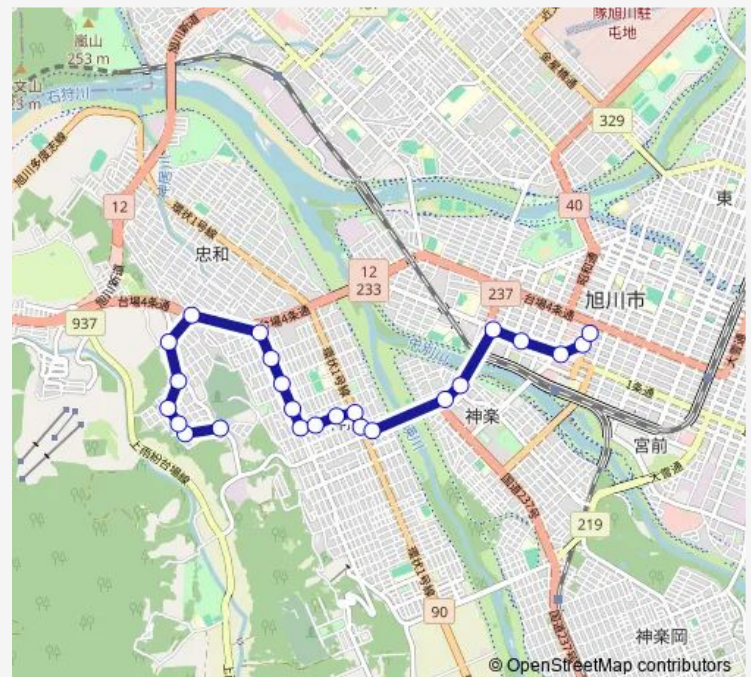

Thursday 07:15-17:25

Friday 07:15-17:25

Saturday 07:15-17:25

Sunday 07:15-17:25

Route info

Direction: 高砂台8丁目

Stops: 24

Trip Duration: 0 hour 32 min