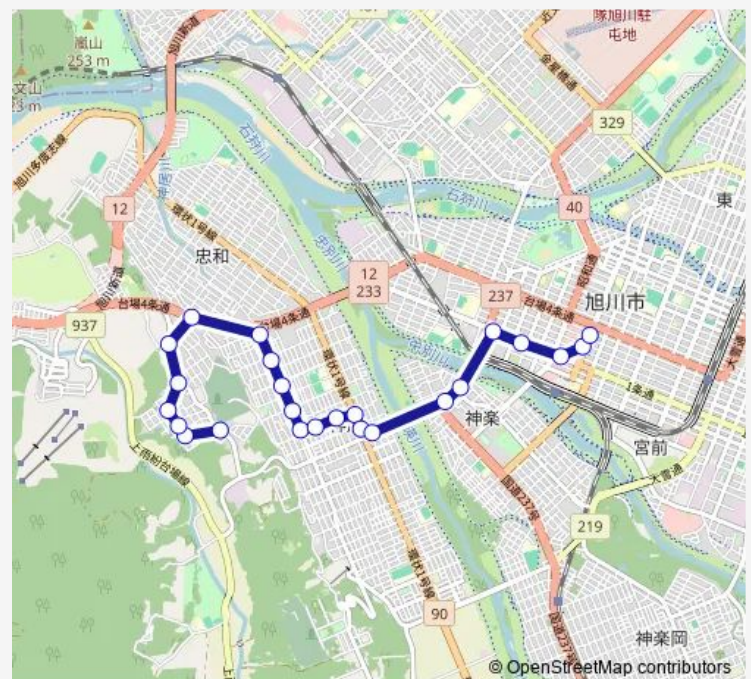

Thursday 07:15-17:25

Friday 07:15-17:25

Saturday 07:15-17:25

Sunday 07:15-17:25

Route info

Direction: 高砂台8丁目

Stops: 24

Trip Duration: 0 hour 32 min