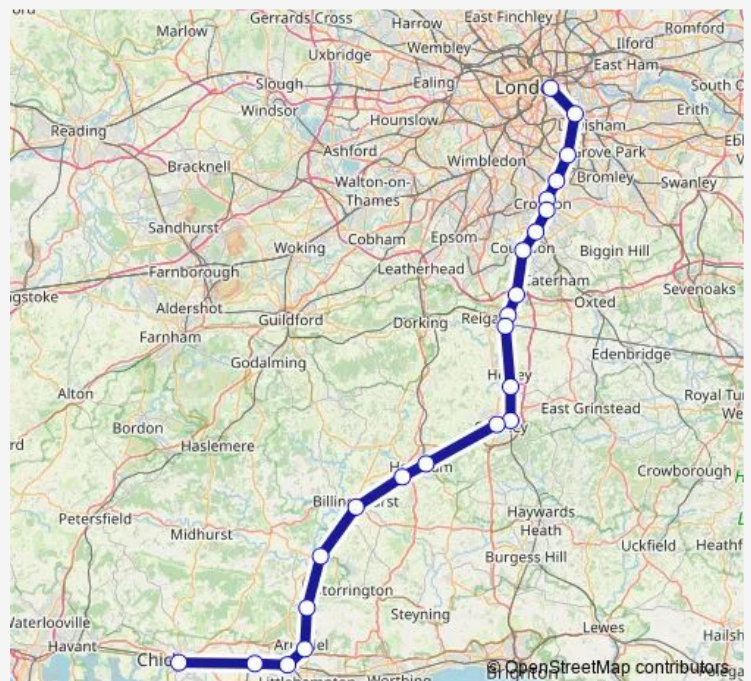

Thursday —

Friday —

Saturday 23:10-23:19

Sunday 21:16

Route info

Direction: London Bridge

Stops: 26

Trip Duration: 1 hour 58 min

■ Sn:Lbg->Cch — SN train service from LBG to Cch

Goring-by-Sea

Angmering

Ford

Barnham

Chichester

Direction

London Bridge — Chichester

23 stops

[Open route schedule](#)

London Bridge

New Cross Gate

Sydenham

Norwood Junction

East Croydon

South Croydon

Chichester

Route schedule

London Bridge — Chichester

Monday 22:06

Tuesday —

Wednesday —

Thursday —

Friday —